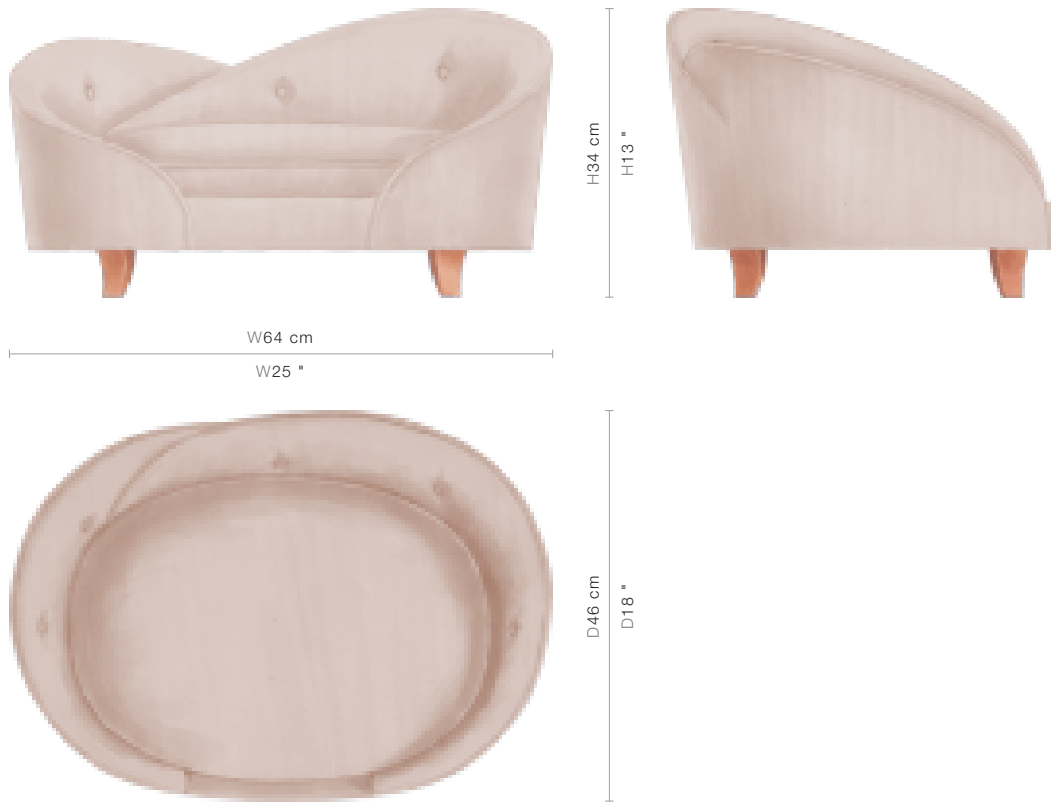

BLUEPRINTS

PACKAGING, WEIGHTS & MEASURES

DIMENSION	VOLUME	WEIGHT	PACKAGE TYPE	NOTES
<i>(cm)</i>				
W81 x D65 x H61 cm	0.32 m³	23 kg	Crate	AF - NON VELVET/ VELVET
W75 x D56 x H47 cm	0.2 m³	10 kg	Box	FCL - NON VELVET/ VELVET
W81 x D65 x H52 cm	0.27 m³	21 kg	Crate	LCL - NON VELVET/ VELVET
W81 x D65 x H61 cm	0.32 m³	22 kg	Crate	SA - NON VELVET/ VELVET
<i>(inches)</i>				
W32 x D26 x H24 "	11.3 ft³	50.6 lbs	Crate	AF - NON VELVET/ VELVET
W30 x D22 x H19 "	7.06 ft³	22 lbs	Box	FCL - NON VELVET/ VELVET
W32 x D26 x H20 "	9.53 ft³	46.2 lbs	Crate	LCL - NON VELVET/ VELVET
W32 x D26 x H24 "	11.3 ft³	48.4 lbs	Crate	SA - NON VELVET/ VELVET

Please note, the finishing and fabric colour references printed are purely indicative.
The blueprints are for representation only, and not to a particular scale.

Christopher Guy reserves the right to modify the product information as required, without any prior notice.

Copyright © 2000 - 2024 Christopher Guy. All Rights Reserved.

(Downloaded on 26 April 2024)