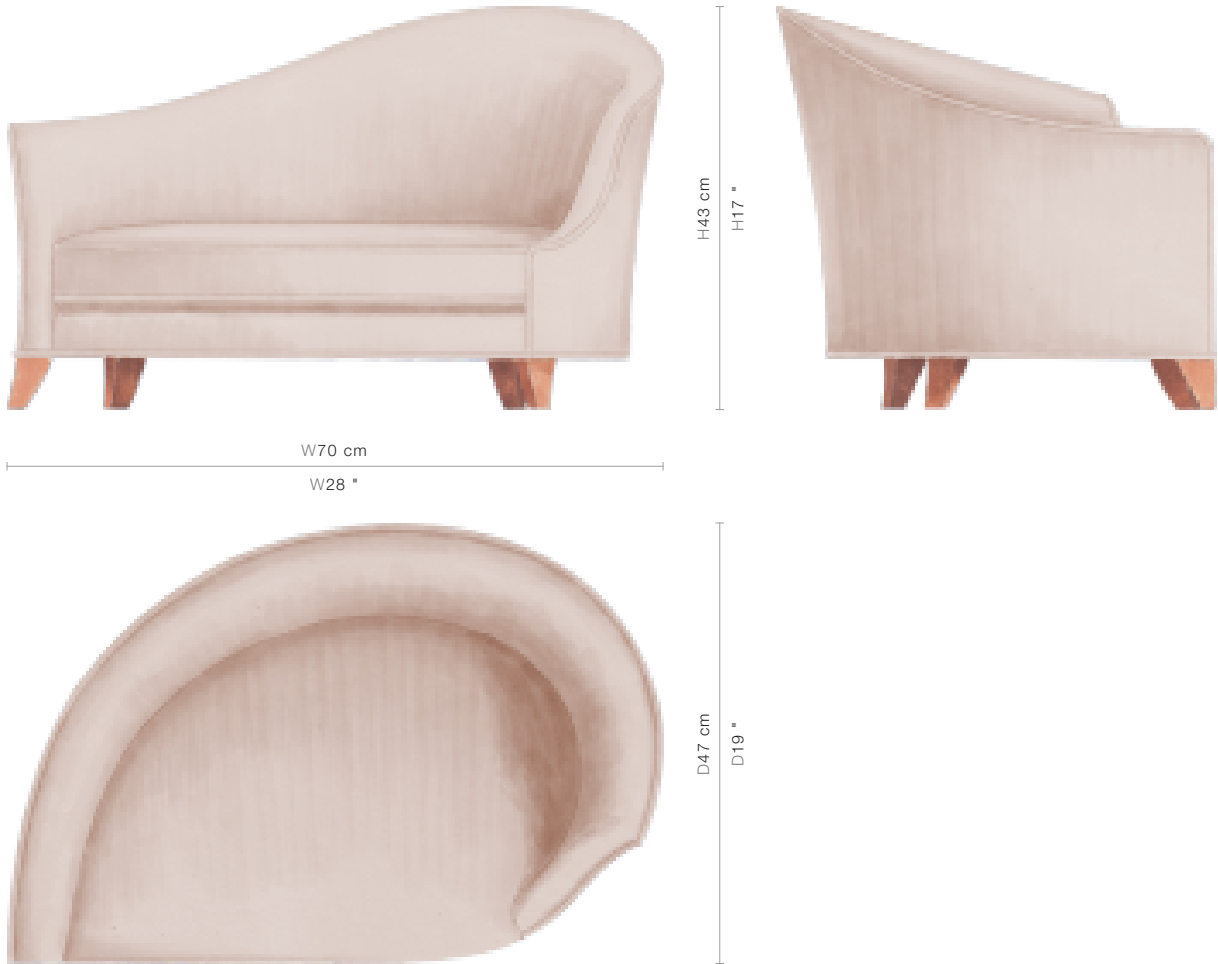

60-0498

PRICE LIST: PRICE

CODE	FABRIC GRADE		PRICE
60-0498	CC	<i>Ascari, Giardinetti, Rubio, Serafina, Tuscan, Carino, Brera, Impression</i>	INQUIRE
60-0498	DD	<i>Ricca, Riviera, Morelli, Boucle, Pietra, Cortina, Kvadrat Essence, Kvadrat Hint, Kvadrat Floyd, Patina, Opus</i>	INQUIRE
60-0498	EE	<i>Giorgio, Coco, Ora, Pollen</i>	INQUIRE
60-0498	FF	<i>Paloma, Kvadrat Horizon, Kvadrat Harald 3</i>	INQUIRE
60-0498	GG	<i>Parisian, Sirocco, Sahco Base</i>	INQUIRE
60-0498	HH		INQUIRE
60-0498	II	<i>Alcantara, Kvadrat Memory, Sahco Sequence</i>	INQUIRE
60-0498	JJ	<i>Kvadrat Haakon, Kvadrat Sonar, Kvadrat Pilot, Kvadrat Les Fleurs, Kvadrat Byram</i>	INQUIRE
60-0498	LEATHER	<i>Casanova, Guiliano, Navarra</i>	INQUIRE
60-0498	COM	<i>(Customer Own Material)</i>	INQUIRE
60-0498	COL	<i>(Customer Own Leather)</i>	INQUIRE

CUSTOMER'S OWN MATERIAL (COM)

LEATHER REQUIREMENT: **4.2 SQ.METRES / 45 SQ.FT.**

ROLL WIDTH	STANDARD	ADDITIONAL FABRIC REQUIREMENTS					CENTERED
	PLAIN FABRIC	FOR PATTERN REPEAT					MOTIF
	<i>(Linear metres)</i>	<i>Up to 15cm</i>	<i>18-36cm</i>	<i>38-51cm</i>	<i>53-69cm</i>	<i>71-91cm</i>	
(cm)	(m)	(m)	(m)	(m)	(m)	(m)	(m)
140 cm	2.5	2.8	3.1	3.3	3.4	3.4	5
137 cm	2.8	2.9	3.3	3.4	3.5	3.6	5
127-136 cm	3	3.1	3.4	3.5	3.6	3.9	5
117-126 cm	3.1	3.3	3.5	3.6	3.8	4.1	5.6
102-116 cm	3.8	4.1	4.4	4.8	5	5.4	6
91-100 cm	4	4.4	4.6	5	5.3	5.7	6.3
	<i>(Linear yards)</i>	<i>Up to 6"</i>	<i>7-14"</i>	<i>15-20"</i>	<i>21-27"</i>	<i>28-36"</i>	
(in)	(yds)	(yds)	(yds)	(yds)	(yds)	(yds)	(yds)
55"	2.8	3	3.4	3.6	3.7	3.8	5.5
54"	3	3.2	3.6	3.7	3.9	4	5.5
50-53 1/2"	3.3	3.4	3.7	3.9	4	4.3	5.5
46-49 1/2"	3.4	3.6	3.9	4	4.1	4.5	6.2
40-45 1/2"	4.1	4.5	4.8	5.2	5.5	5.9	6.6
36-39 1/2"	4.4	4.8	5.1	5.5	5.8	6.2	6.9

BLUEPRINTS