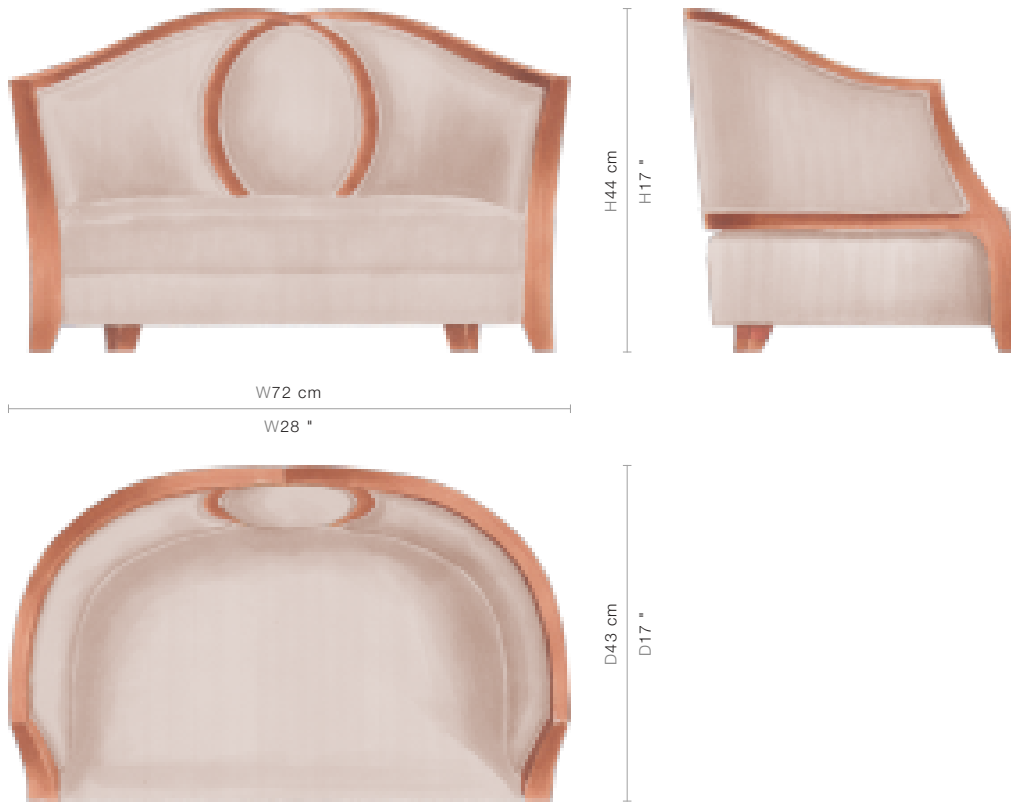

BLUEPRINTS

PACKAGING, WEIGHTS & MEASURES

DIMENSION	VOLUME	WEIGHT	PACKAGE TYPE	NOTES
<i>(cm)</i>				
W86 x D62 x H68 cm	0.36 m³	23 kg	Crate	AF - NON VELVET/ VELVET
W81 x D53 x H58 cm	0.25 m³	12 kg	Box	FCL - NON VELVET/ VELVET
W86 x D62 x H63 cm	0.34 m³	23 kg	Crate	LCL - NON VELVET/ VELVET
W86 x D62 x H68 cm	0.36 m³	22 kg	Crate	SA - NON VELVET/ VELVET
<i>(inches)</i>				
W34 x D24 x H27 "	12.71 ft³	50.6 lbs	Crate	AF - NON VELVET/ VELVET
W32 x D21 x H23 "	8.83 ft³	26.4 lbs	Box	FCL - NON VELVET/ VELVET
W34 x D24 x H25 "	12 ft³	50.6 lbs	Crate	LCL - NON VELVET/ VELVET
W34 x D24 x H27 "	12.71 ft³	48.4 lbs	Crate	SA - NON VELVET/ VELVET

Please note, the finishing and fabric colour references printed are purely indicative.
The blueprints are for representation only, and not to a particular scale.

Christopher Guy reserves the right to modify the product information as required, without any prior notice.

Copyright © 2000 - 2024 Christopher Guy. All Rights Reserved.

(Downloaded on 26 April 2024)