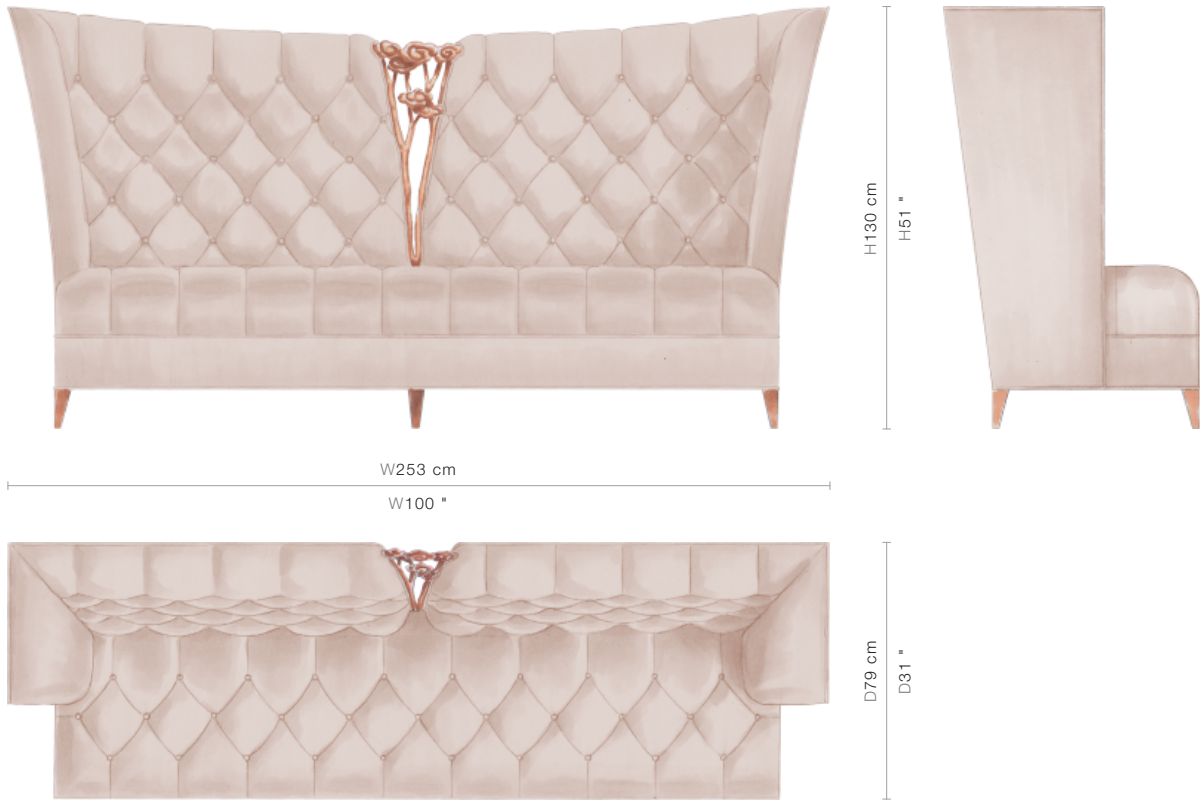

BLUEPRINTS

PACKAGING, WEIGHTS & MEASURES

DIMENSION	VOLUME	WEIGHT	PACKAGE TYPE	NOTES
<i>(cm)</i>				
W275 x D104 x H152 cm	4.35 m³	150 kg	Crate	AF - NON VELVET/ VELVET
W275 x D104 x H142 cm	4.06 m³	132 kg	Crate	FCL - NON VELVET/ VELVET
W275 x D104 x H142 cm	4.06 m³	125 kg	Crate	LCL - NON VELVET/ VELVET
W275 x D104 x H152 cm	4.35 m³	147 kg	Crate	SA - NON VELVET/ VELVET
<i>(inches)</i>				
W108 x D41 x H60 "	153.56 ft³	330 lbs	Crate	AF - NON VELVET/ VELVET
W108 x D41 x H56 "	143.32 ft³	290.4 lbs	Crate	FCL - NON VELVET/ VELVET
W108 x D41 x H56 "	143.32 ft³	275 lbs	Crate	LCL - NON VELVET/ VELVET
W108 x D41 x H60 "	153.56 ft³	323.4 lbs	Crate	SA - NON VELVET/ VELVET

Please note, the finishing and fabric colour references printed are purely indicative.

The blueprints are for representation only, and not to a particular scale.

Christopher Guy reserves the right to modify the product information as required, without any prior notice.

Copyright © 2000 - 2025 Christopher Guy. All Rights Reserved.

(Downloaded on 26 March 2025)