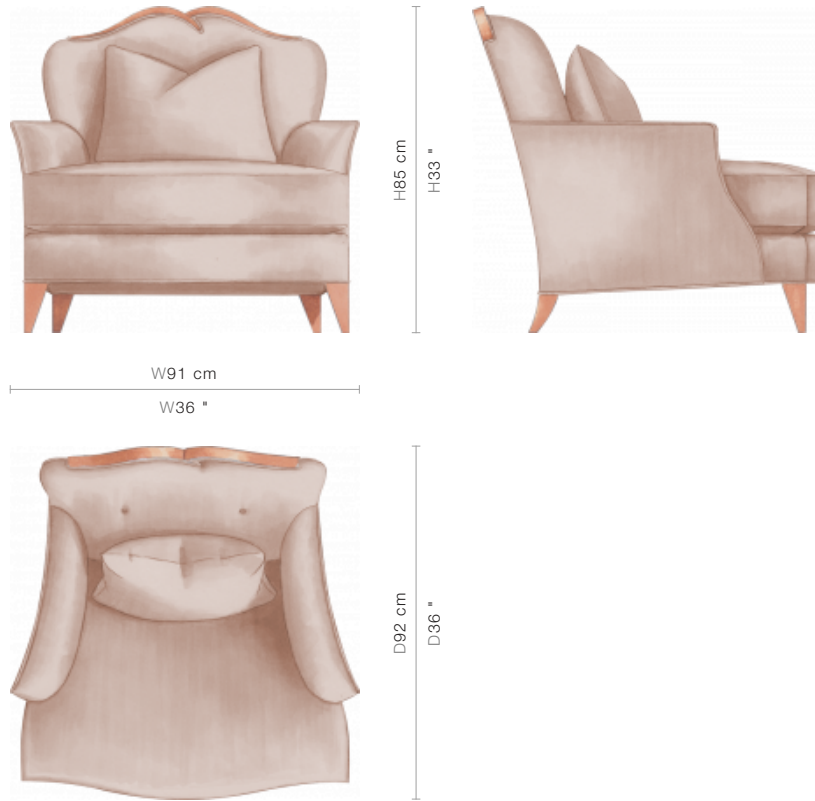

BLUEPRINTS

PACKAGING, WEIGHTS & MEASURES

DIMENSION	VOLUME	WEIGHT	PACKAGE TYPE	NOTES
<i>(cm)</i>				
W111 x D114 x H108 cm	1.37 m³	67 kg	Crate	AF - NON VELVET/ VELVET
W111 x D114 x H97 cm	1.23 m³	58 kg	Crate	FCL - NON VELVET/ VELVET
W111 x D114 x H98 cm	1.24 m³	62 kg	Crate	LCL - NON VELVET/ VELVET
W111 x D114 x H107 cm	1.35 m³	58 kg	Crate	SA - NON VELVET/ VELVET
<i>(inches)</i>				
W44 x D45 x H43 "	48.36 ft³	147.4 lbs	Crate	AF - NON VELVET/ VELVET
W44 x D45 x H38 "	43.42 ft³	127.6 lbs	Crate	FCL - NON VELVET/ VELVET
W44 x D45 x H39 "	43.77 ft³	136.4 lbs	Crate	LCL - NON VELVET/ VELVET
W44 x D45 x H42 "	47.66 ft³	127.6 lbs	Crate	SA - NON VELVET/ VELVET

Please note, the finishing and fabric colour references printed are purely indicative.
The blueprints are for representation only, and not to a particular scale.

Christopher Guy reserves the right to modify the product information as required, without any prior notice.

Copyright © 2000 - 2024 Christopher Guy. All Rights Reserved.

(Downloaded on 26 April 2024)