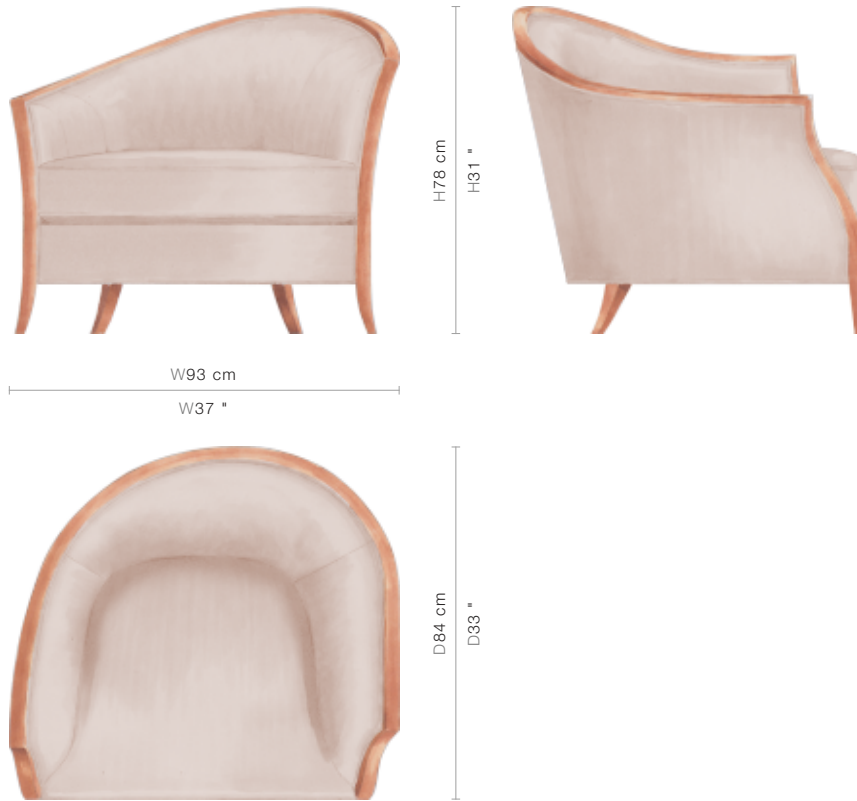

BLUEPRINTS

PACKAGING, WEIGHTS & MEASURES

DIMENSION	VOLUME	WEIGHT	PACKAGE TYPE	NOTES
<i>(cm)</i>				
W116 x D109 x H103 cm	1.3 m³	56 kg	Crate	AF - NON VELVET/ VELVET
W116 x D109 x H92 cm	1.16 m³	49 kg	Crate	FCL - NON VELVET/ VELVET
W116 x D109 x H93 cm	1.18 m³	51 kg	Crate	LCL - NON VELVET/ VELVET
W116 x D109 x H102 cm	1.29 m³	55 kg	Crate	SA - NON VELVET/ VELVET
<i>(inches)</i>				
W46 x D43 x H41 "	45.89 ft³	123.2 lbs	Crate	AF - NON VELVET/ VELVET
W46 x D43 x H36 "	40.95 ft³	107.8 lbs	Crate	FCL - NON VELVET/ VELVET
W46 x D43 x H37 "	41.65 ft³	112.2 lbs	Crate	LCL - NON VELVET/ VELVET
W46 x D43 x H40 "	45.54 ft³	121 lbs	Crate	SA - NON VELVET/ VELVET

Please note, the finishing and fabric colour references printed are purely indicative.
The blueprints are for representation only, and not to a particular scale.

Christopher Guy reserves the right to modify the product information as required, without any prior notice.

Copyright © 2000 - 2024 Christopher Guy. All Rights Reserved.

(Downloaded on 26 April 2024)