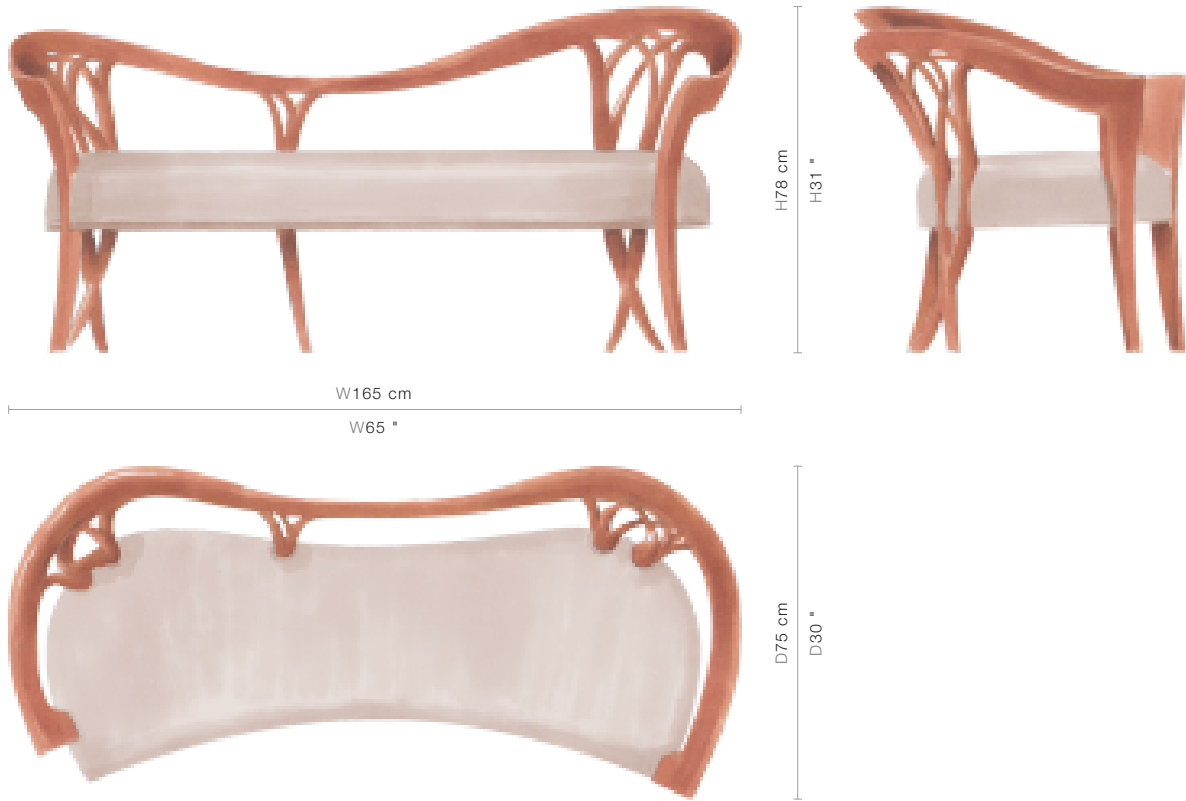

BLUEPRINTS

PACKAGING, WEIGHTS & MEASURES

DIMENSION	VOLUME	WEIGHT	PACKAGE TYPE	NOTES
<i>(cm)</i>				
W176 x D91 x H107 cm	1.71 m³	60 kg	Crate	AF - NON VELVET/ VELVET
W172 x D82 x H92 cm	1.3 m³	28 kg	Box	FCL - NON VELVET/ VELVET
W178 x D92 x H98 cm	1.6 m³	55 kg	Crate	LCL - NON VELVET/ VELVET
W186 x D94 x H102 cm	1.78 m³	47 kg	Crate	SA - NON VELVET/ VELVET
<i>(inches)</i>				
W69 x D36 x H42 "	60.36 ft³	132 lbs	Crate	AF - NON VELVET/ VELVET
W68 x D32 x H36 "	45.89 ft³	61.6 lbs	Box	FCL - NON VELVET/ VELVET
W70 x D36 x H39 "	56.48 ft³	121 lbs	Crate	LCL - NON VELVET/ VELVET
W73 x D37 x H40 "	62.83 ft³	103.4 lbs	Crate	SA - NON VELVET/ VELVET

Please note, the finishing and fabric colour references printed are purely indicative. The blueprints are for representation only, and not to a particular scale.

Christopher Guy reserves the right to modify the product information as required, without any prior notice.

Copyright © 2000 - 2024 Christopher Guy. All Rights Reserved.

(Downloaded on 26 April 2024)