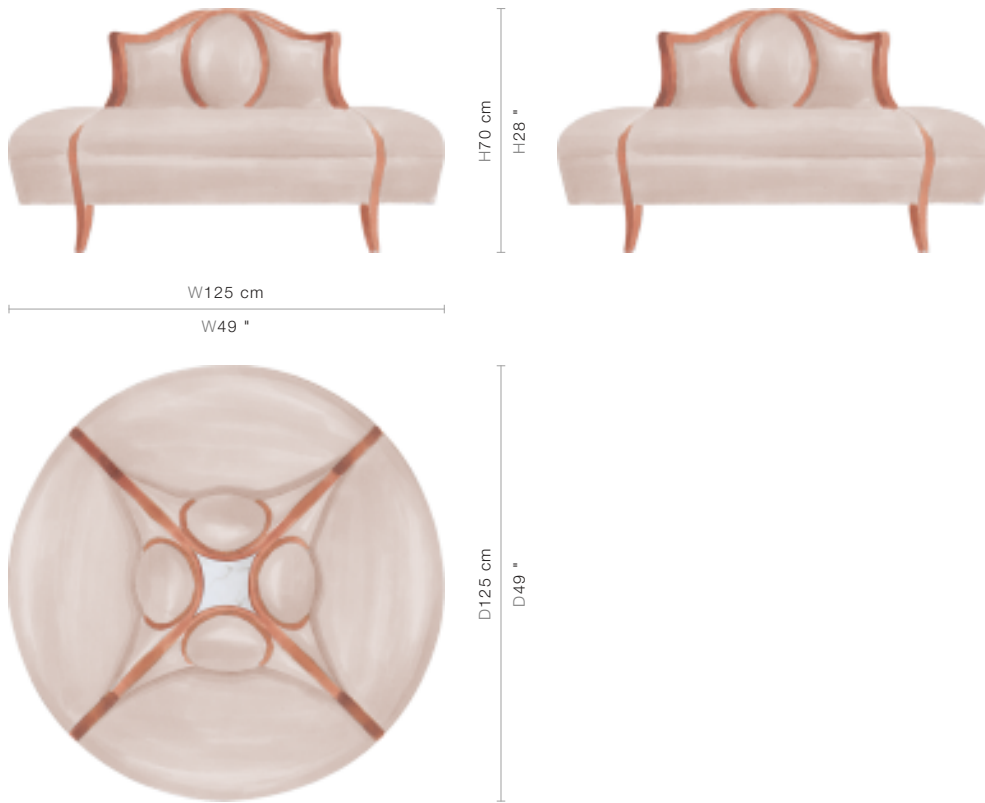

BLUEPRINTS

PACKAGING, WEIGHTS & MEASURES

DIMENSION	VOLUME	WEIGHT	PACKAGE TYPE	NOTES
<i>(cm)</i>				
W146 x D144 x H93 cm	1.96 m³	85 kg	Crate	AF - NON VELVET/ VELVET
W146 x D144 x H82 cm	1.72 m³	66 kg	Crate	FCL - NON VELVET/ VELVET
W146 x D144 x H83 cm	1.74 m³	78 kg	Crate	LCL - NON VELVET/ VELVET
W146 x D144 x H92 cm	1.93 m³	74 kg	Crate	SA - NON VELVET/ VELVET
<i>(inches)</i>				
W57 x D57 x H37 "	69.19 ft³	187 lbs	Crate	AF - NON VELVET/ VELVET
W57 x D57 x H32 "	60.72 ft³	145.2 lbs	Crate	FCL - NON VELVET/ VELVET
W57 x D57 x H33 "	61.42 ft³	171.6 lbs	Crate	LCL - NON VELVET/ VELVET
W57 x D57 x H36 "	68.13 ft³	162.8 lbs	Crate	SA - NON VELVET/ VELVET

Please note, the finishing and fabric colour references printed are purely indicative.
The blueprints are for representation only, and not to a particular scale.

Christopher Guy reserves the right to modify the product information as required, without any prior notice.

Copyright © 2000 - 2024 Christopher Guy. All Rights Reserved.

(Downloaded on 26 April 2024)