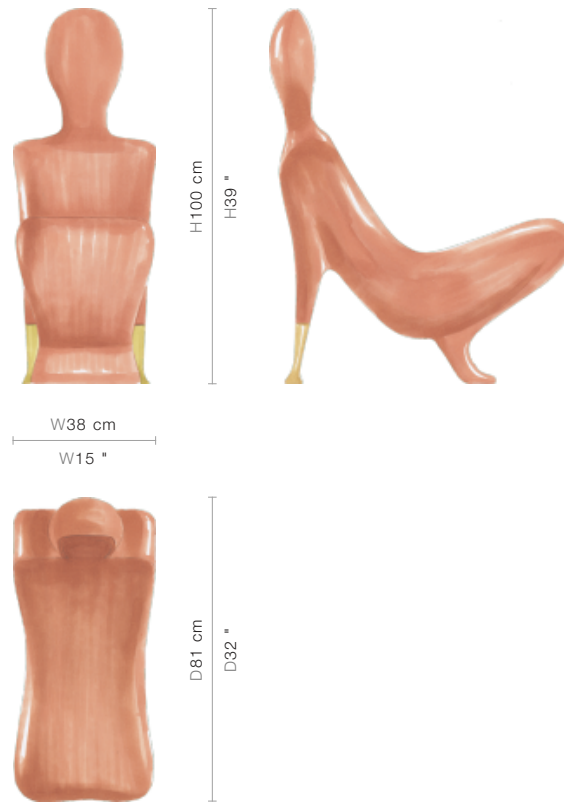

60-0418

Le Lotus

(60-0418)

A natural wood figure transformed into a surprisingly comfortable modernist accent chair, beautifully hand carved with subtle brass arms. Art has never been this practical...

FINISHING OPTIONS

Bianchi
Tabac

SIZE

W38 x D81 x H100 cm / W15 x D32 x H39 inches

ADDITIONAL INFO

Some splitting of the wood in this product may occur as part of the continual drying process. The degree to which splitting may occur will depend on seasonal and environmental factors. This is normal, expected, and common for complex solid wood products of this nature as the wood continues to dry and age.

PRICE LIST: PRICE

CODE	SIZE	PRICE
60-0418	W38 x D81 x H100 cm / W15 x D32 x H39 inches	INQUIRE

BLUEPRINTS

PACKAGING, WEIGHTS & MEASURES

DIMENSION	VOLUME	WEIGHT	PACKAGE TYPE	NOTES
<i>(cm)</i>				
W98 x D57 x H129 cm	0.72 m ³	57 kg	Crate	AF - NON VELVET/ VELVET
W90 x D47 x H111 cm	0.47 m ³	37 kg	Crate	FCL - NON VELVET/ VELVET
W98 x D57 x H121 cm	0.68 m ³	43 kg	Crate	LCL - NON VELVET/ VELVET
W98 x D57 x H129 cm	0.72 m ³	54 kg	Crate	SA - NON VELVET/ VELVET
<i>(inches)</i>				
W39 x D22 x H51 "	25.42 ft ³	125.4 lbs	Crate	AF - NON VELVET/ VELVET
W35 x D19 x H44 "	16.59 ft ³	81.4 lbs	Crate	FCL - NON VELVET/ VELVET
W39 x D22 x H48 "	24 ft ³	94.6 lbs	Crate	LCL - NON VELVET/ VELVET
W39 x D22 x H51 "	25.42 ft ³	118.8 lbs	Crate	SA - NON VELVET/ VELVET