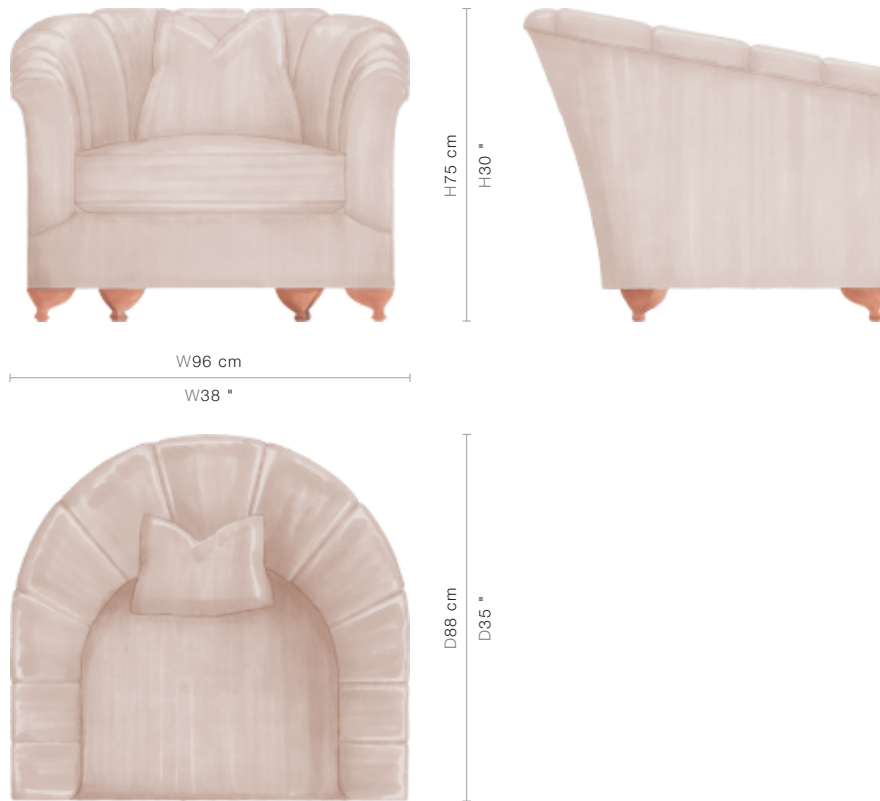

BLUEPRINTS

PACKAGING, WEIGHTS & MEASURES

DIMENSION	VOLUME	WEIGHT	PACKAGE TYPE	NOTES
<i>(cm)</i>				
W120 x D109 x H102 cm	1.33 m³	60 kg	Crate	AF - NON VELVET/ VELVET
W120 x D109 x H92 cm	1.2 m³	55 kg	Crate	FCL - NON VELVET/ VELVET
W120 x D109 x H93 cm	1.22 m³	63 kg	Crate	LCL - NON VELVET/ VELVET
W120 x D109 x H102 cm	1.33 m³	60 kg	Crate	SA - NON VELVET/ VELVET
<i>(inches)</i>				
W47 x D43 x H40 "	46.95 ft³	132 lbs	Crate	AF - NON VELVET/ VELVET
W47 x D43 x H36 "	42.36 ft³	121 lbs	Crate	FCL - NON VELVET/ VELVET
W47 x D43 x H37 "	43.07 ft³	138.6 lbs	Crate	LCL - NON VELVET/ VELVET
W47 x D43 x H40 "	46.95 ft³	132 lbs	Crate	SA - NON VELVET/ VELVET

Please note, the finishing and fabric colour references printed are purely indicative.
The blueprints are for representation only, and not to a particular scale.

Christopher Guy reserves the right to modify the product information as required, without any prior notice.

Copyright © 2000 - 2024 Christopher Guy. All Rights Reserved.

(Downloaded on 26 April 2024)