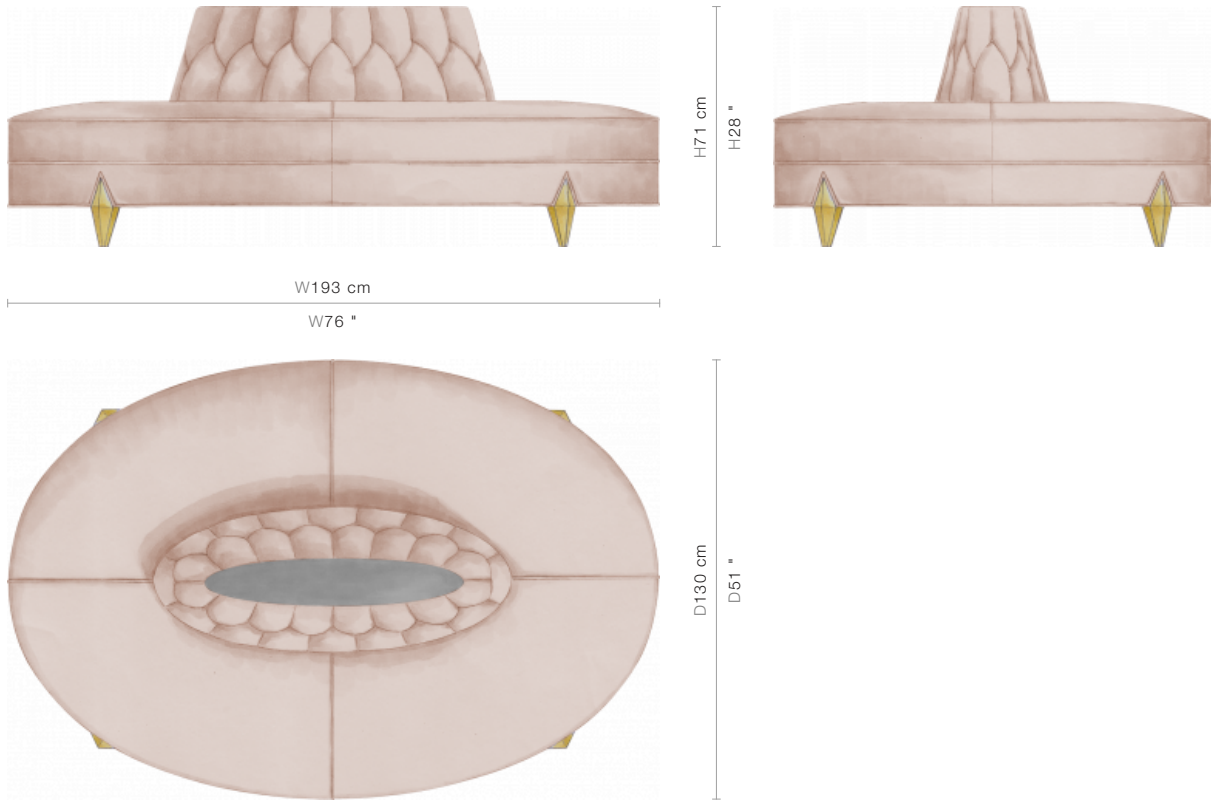

BLUEPRINTS

PACKAGING, WEIGHTS & MEASURES

DIMENSION	VOLUME	WEIGHT	PACKAGE TYPE	NOTES
<i>(cm)</i>				
W221 x D154 x H102 cm	3.47 m³	110 kg	Crate	AF - NON VELVET/ VELVET
W221 x D154 x H92 cm	3.13 m³	98 kg	Crate	FCL - NON VELVET/ VELVET
W221 x D154 x H92 cm	3.13 m³	103 kg	Crate	LCL - NON VELVET/ VELVET
W221 x D154 x H102 cm	3.47 m³	105 kg	Crate	SA - NON VELVET/ VELVET
<i>(inches)</i>				
W87 x D61 x H40 "	122.49 ft³	242 lbs	Crate	AF - NON VELVET/ VELVET
W87 x D61 x H36 "	110.49 ft³	215.6 lbs	Crate	FCL - NON VELVET/ VELVET
W87 x D61 x H36 "	110.49 ft³	226.6 lbs	Crate	LCL - NON VELVET/ VELVET
W87 x D61 x H40 "	122.49 ft³	231 lbs	Crate	SA - NON VELVET/ VELVET

Please note, the finishing and fabric colour references printed are purely indicative.

The blueprints are for representation only, and not to a particular scale.

Christopher Guy reserves the right to modify the product information as required, without any prior notice.

Copyright © 2000 - 2024 Christopher Guy. All Rights Reserved.

(Downloaded on 26 April 2024)