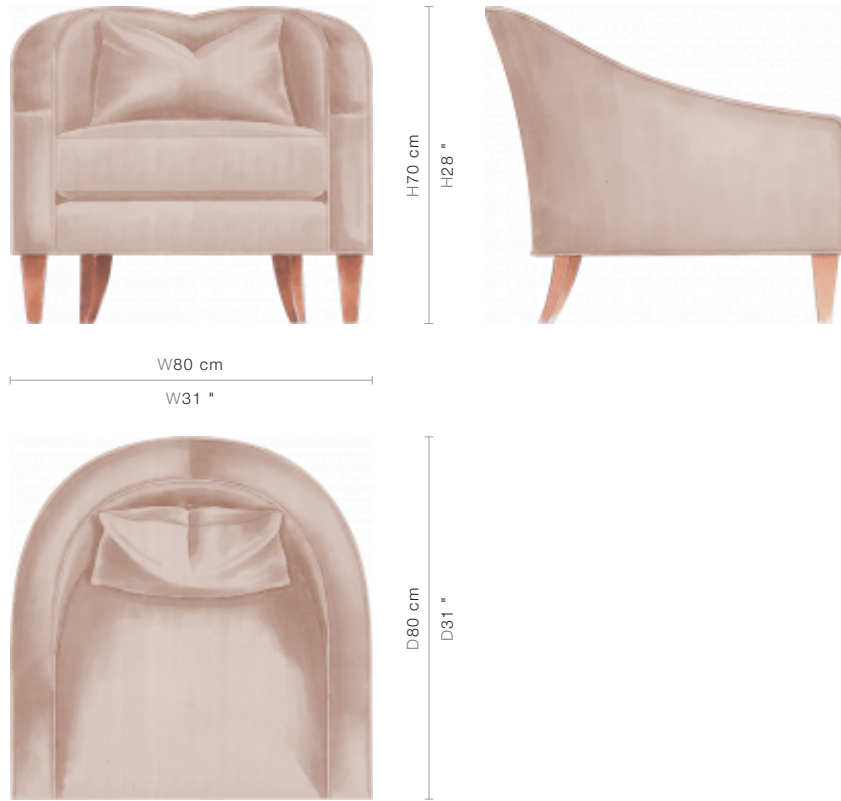

BLUEPRINTS

PACKAGING, WEIGHTS & MEASURES

DIMENSION	VOLUME	WEIGHT	PACKAGE TYPE	NOTES
<i>(cm)</i>				
W101 x D99 x H93 cm	0.93 m³	52 kg	Crate	AF - NON VELVET/ VELVET
W101 x D99 x H82 cm	0.82 m³	45 kg	Crate	FCL - NON VELVET/ VELVET
W101 x D99 x H83 cm	0.83 m³	48 kg	Crate	LCL - NON VELVET/ VELVET
W101 x D99 x H93 cm	0.93 m³	49 kg	Crate	SA - NON VELVET/ VELVET
<i>(inches)</i>				
W40 x D39 x H37 "	32.83 ft³	114.4 lbs	Crate	AF - NON VELVET/ VELVET
W40 x D39 x H32 "	28.95 ft³	99 lbs	Crate	FCL - NON VELVET/ VELVET
W40 x D39 x H33 "	29.3 ft³	105.6 lbs	Crate	LCL - NON VELVET/ VELVET
W40 x D39 x H37 "	32.83 ft³	107.8 lbs	Crate	SA - NON VELVET/ VELVET

Please note, the finishing and fabric colour references printed are purely indicative.

The blueprints are for representation only, and not to a particular scale.

Christopher Guy reserves the right to modify the product information as required, without any prior notice.

Copyright © 2000 - 2024 Christopher Guy. All Rights Reserved.

(Downloaded on 26 April 2024)