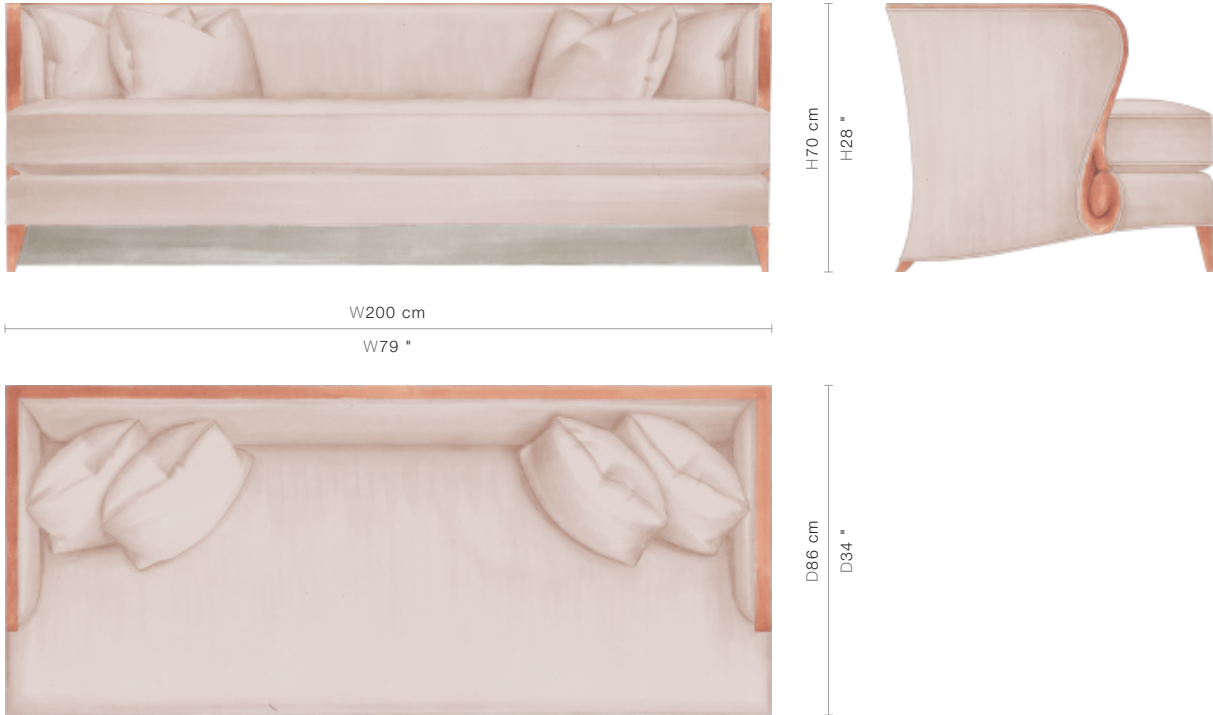

BLUEPRINTS

PACKAGING, WEIGHTS & MEASURES

DIMENSION	VOLUME	WEIGHT	PACKAGE TYPE	NOTES
<i>(cm)</i>				
W221 x D109 x H103 cm	2.48 m³	95 kg	Crate	AF - NON VELVET/ VELVET
W221 x D109 x H92 cm	2.22 m³	85 kg	Crate	FCL - NON VELVET/ VELVET
W221 x D109 x H93 cm	2.24 m³	90 kg	Crate	LCL - NON VELVET/ VELVET
W221 x D109 x H103 cm	2.48 m³	103 kg	Crate	SA - NON VELVET/ VELVET
<i>(inches)</i>				
W87 x D43 x H41 "	87.54 ft³	209 lbs	Crate	AF - NON VELVET/ VELVET
W87 x D43 x H36 "	78.37 ft³	187 lbs	Crate	FCL - NON VELVET/ VELVET
W87 x D43 x H37 "	79.07 ft³	198 lbs	Crate	LCL - NON VELVET/ VELVET
W87 x D43 x H41 "	87.54 ft³	226.6 lbs	Crate	SA - NON VELVET/ VELVET

Please note, the finishing and fabric colour references printed are purely indicative.
The blueprints are for representation only, and not to a particular scale.

Christopher Guy reserves the right to modify the product information as required, without any prior notice.

Copyright © 2000 - 2025 Christopher Guy. All Rights Reserved.

(Downloaded on 17 February 2025)