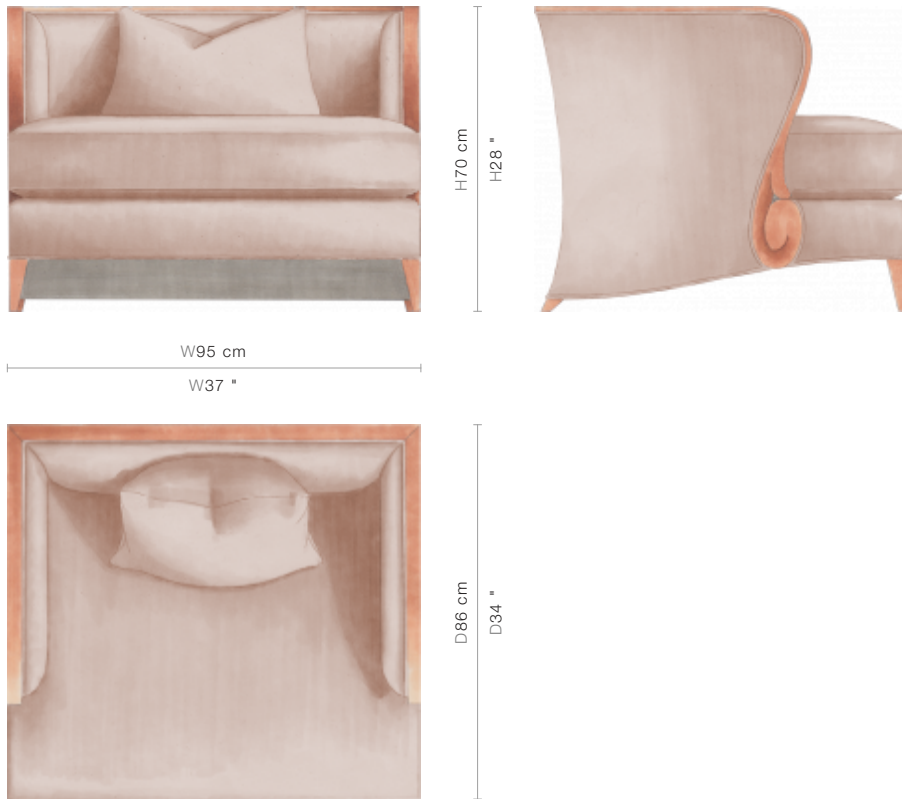

BLUEPRINTS

PACKAGING, WEIGHTS & MEASURES

DIMENSION	VOLUME	WEIGHT	PACKAGE TYPE	NOTES
<i>(cm)</i>				
W116 x D109 x H103 cm	1.3 m³	68 kg	Crate	AF - NON VELVET/ VELVET
W116 x D109 x H92 cm	1.16 m³	58 kg	Crate	FCL - NON VELVET/ VELVET
W116 x D109 x H93 cm	1.18 m³	63 kg	Crate	LCL - NON VELVET/ VELVET
W116 x D109 x H103 cm	1.3 m³	65 kg	Crate	SA - NON VELVET/ VELVET
<i>(inches)</i>				
W46 x D43 x H41 "	45.89 ft³	149.6 lbs	Crate	AF - NON VELVET/ VELVET
W46 x D43 x H36 "	40.95 ft³	127.6 lbs	Crate	FCL - NON VELVET/ VELVET
W46 x D43 x H37 "	41.65 ft³	138.6 lbs	Crate	LCL - NON VELVET/ VELVET
W46 x D43 x H41 "	45.89 ft³	143 lbs	Crate	SA - NON VELVET/ VELVET

Please note, the finishing and fabric colour references printed are purely indicative.

The blueprints are for representation only, and not to a particular scale.

Christopher Guy reserves the right to modify the product information as required, without any prior notice.

Copyright © 2000 - 2024 Christopher Guy. All Rights Reserved.

(Downloaded on 26 April 2024)