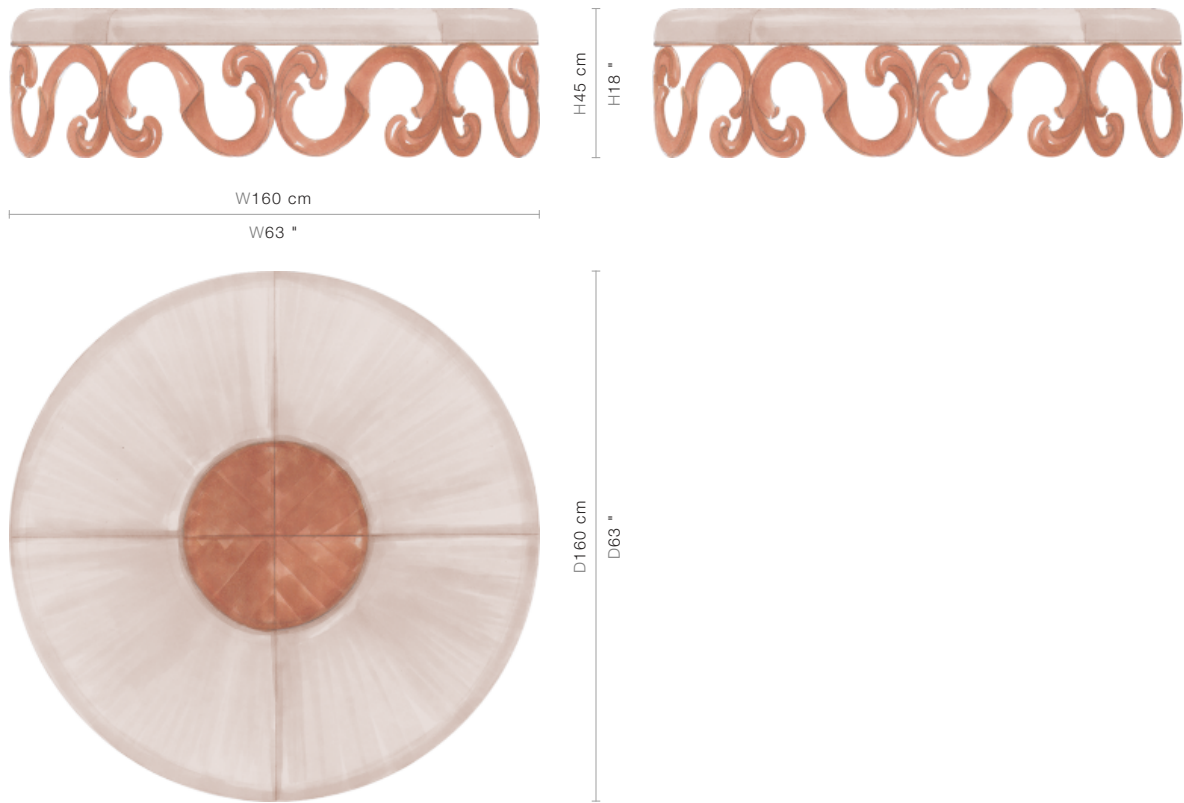

BLUEPRINTS

PACKAGING, WEIGHTS & MEASURES

DIMENSION	VOLUME	WEIGHT	PACKAGE TYPE	NOTES
<i>(cm)</i>				
W181 x D184 x H77 cm	2.56 m³	98 kg	Crate	AF - NON VELVET/ VELVET
W181 x D184 x H67 cm	2.23 m³	90 kg	Crate	FCL - NON VELVET/ VELVET
W181 x D184 x H67 cm	2.23 m³	90 kg	Crate	LCL - NON VELVET/ VELVET
W181 x D184 x H77 cm	2.56 m³	95 kg	Crate	SA - NON VELVET/ VELVET
<i>(inches)</i>				
W71 x D72 x H30 "	90.37 ft³	215.6 lbs	Crate	AF - NON VELVET/ VELVET
W71 x D72 x H26 "	78.72 ft³	198 lbs	Crate	FCL - NON VELVET/ VELVET
W71 x D72 x H26 "	78.72 ft³	198 lbs	Crate	LCL - NON VELVET/ VELVET
W71 x D72 x H30 "	90.37 ft³	209 lbs	Crate	SA - NON VELVET/ VELVET

Please note, the finishing and fabric colour references printed are purely indicative.
The blueprints are for representation only, and not to a particular scale.

Christopher Guy reserves the right to modify the product information as required, without any prior notice.

Copyright © 2000 - 2024 Christopher Guy. All Rights Reserved.

(Downloaded on 26 April 2024)