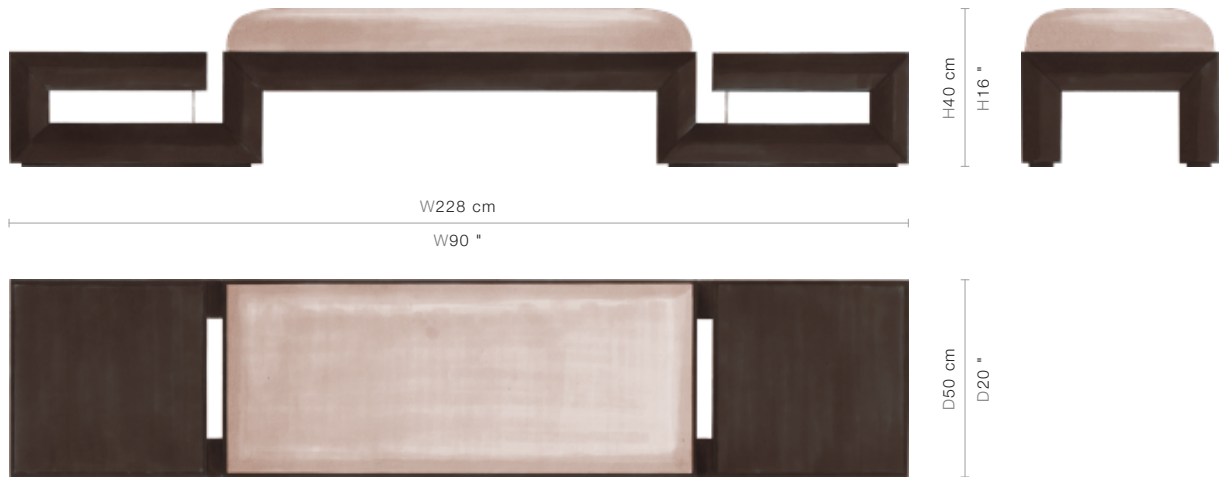

BLUEPRINTS

PACKAGING, WEIGHTS & MEASURES

DIMENSION	VOLUME	WEIGHT	PACKAGE TYPE	NOTES
<i>(cm)</i>				
W251 x D74 x H61 cm	1.13 m³	92 kg	Crate	AF - NON VELVET/ VELVET
W251 x D74 x H52 cm	0.97 m³	78 kg	Crate	FCL - NON VELVET/ VELVET
W251 x D74 x H52 cm	0.97 m³	87 kg	Crate	LCL - NON VELVET/ VELVET
W251 x D74 x H52 cm	0.97 m³	91 kg	Crate	SA - NON VELVET/ VELVET
<i>(inches)</i>				
W99 x D29 x H24 "	39.89 ft³	202.4 lbs	Crate	AF - NON VELVET/ VELVET
W99 x D29 x H20 "	34.24 ft³	171.6 lbs	Crate	FCL - NON VELVET/ VELVET
W99 x D29 x H20 "	34.24 ft³	191.4 lbs	Crate	LCL - NON VELVET/ VELVET
W99 x D29 x H20 "	34.24 ft³	200.2 lbs	Crate	SA - NON VELVET/ VELVET

Please note, the finishing and fabric colour references printed are purely indicative. The blueprints are for representation only, and not to a particular scale.

Christopher Guy reserves the right to modify the product information as required, without any prior notice.

Copyright © 2000 - 2024 Christopher Guy. All Rights Reserved.

(Downloaded on 26 April 2024)