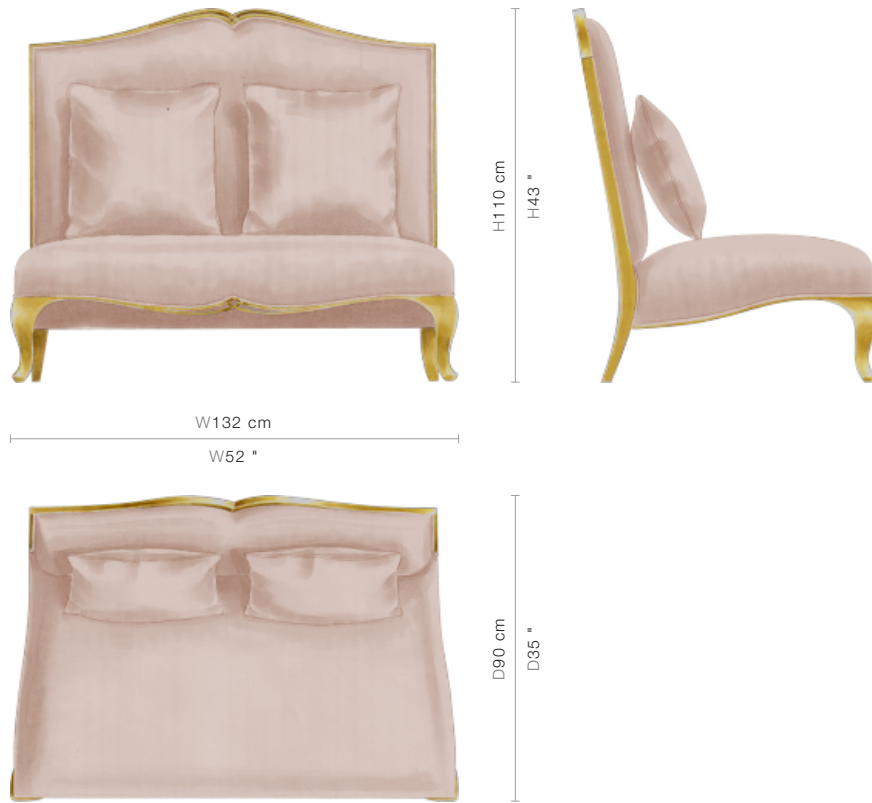

BLUEPRINTS

PACKAGING, WEIGHTS & MEASURES

DIMENSION	VOLUME	WEIGHT	PACKAGE TYPE	NOTES
<i>(cm)</i>				
W156 x D114 x H133 cm	2.37 m³	70 kg	Crate	AF - NON VELVET/ VELVET
W156 x D114 x H122 cm	2.17 m³	60 kg	Crate	FCL - NON VELVET/ VELVET
W156 x D114 x H123 cm	2.19 m³	64 kg	Crate	LCL - NON VELVET/ VELVET
W156 x D114 x H133 cm	2.37 m³	67 kg	Crate	SA - NON VELVET/ VELVET
<i>(inches)</i>				
W61 x D45 x H52 "	83.66 ft³	154 lbs	Crate	AF - NON VELVET/ VELVET
W61 x D45 x H48 "	76.6 ft³	132 lbs	Crate	FCL - NON VELVET/ VELVET
W61 x D45 x H48 "	77.31 ft³	140.8 lbs	Crate	LCL - NON VELVET/ VELVET
W61 x D45 x H52 "	83.66 ft³	147.4 lbs	Crate	SA - NON VELVET/ VELVET

Please note, the finishing and fabric colour references printed are purely indicative.
The blueprints are for representation only, and not to a particular scale.

Christopher Guy reserves the right to modify the product information as required, without any prior notice.

Copyright © 2000 - 2024 Christopher Guy. All Rights Reserved.

(Downloaded on 26 April 2024)