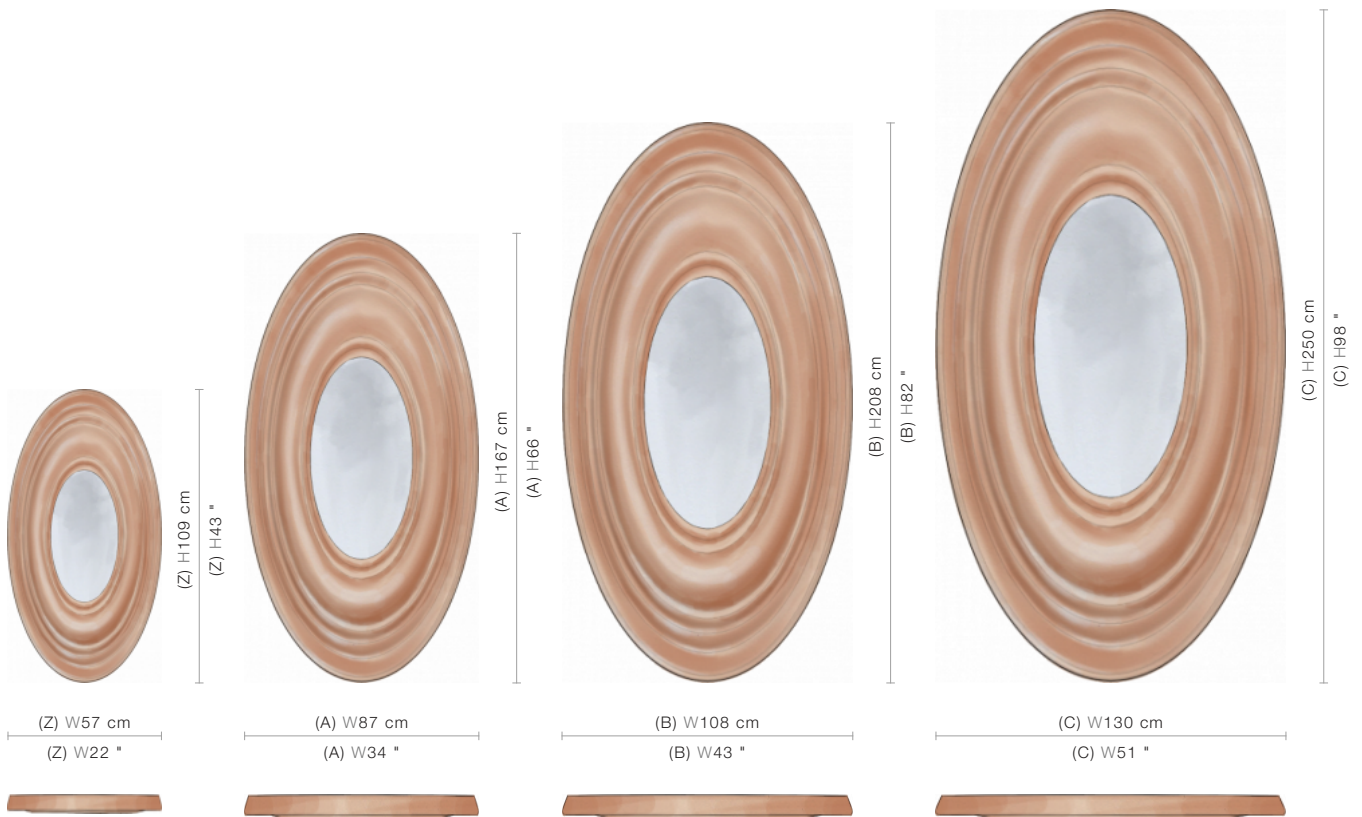

PRICE LIST: PRICE

CODE	SIZE	GLASS Standard Bevel
50-3188-Z	W57 x D7 x H109 cm / W22 x D3 x H43 inches	INQUIRE
50-3188-A	W87 x D9 x H167 cm / W34 x D4 x H66 inches	INQUIRE
50-3188-B	W108 x D9 x H208 cm / W43 x D4 x H82 inches	INQUIRE
50-3188-C	W130 x D9 x H250 cm / W51 x D4 x H98 inches	INQUIRE

BLUEPRINTS