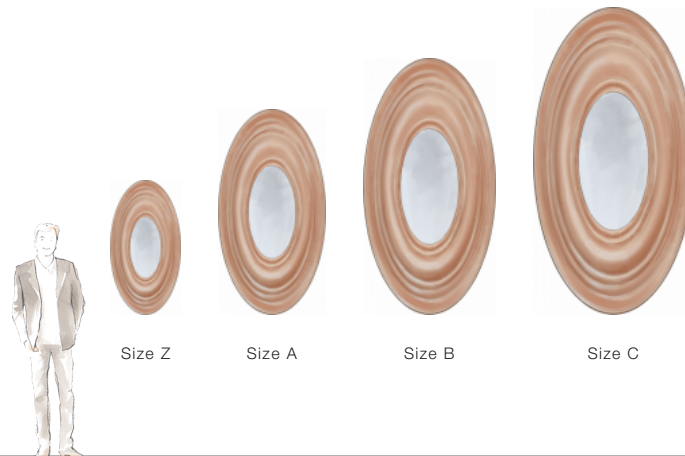

Allure
(50-3188)

A mesmerising mirror, with a deep frame formed of waves of varying sized concentric ovals. Truly stunning, and a perfect piece to complement any style of décor.

FINISHING OPTIONS

- Italian Copper
- Tabac
- Java Café Varnish
- Espresso
- Ivoire Lacquer
- White Lacquer
- Black Lacquer
- Black Matte
- Parisian Morning
- 21st Century Gold Leaf
- 20th Century Silver Leaf
- Special Finish

SIZE CHART

GLASS

- Standard Bevel
- Size Z
- Size A
- Size B
- Size C

SIZE

- W57 x D7 x H109 cm / W22 x D3 x H43 inches
- W87 x D9 x H167 cm / W34 x D4 x H66 inches
- W108 x D9 x H208 cm / W43 x D4 x H82 inches
- W130 x D9 x H250 cm / W51 x D4 x H98 inches

PRICE LIST: PRICE

CODE	SIZE	GLASS Standard Bevel
50-3188-Z	W57 x D7 x H109 cm / W22 x D3 x H43 inches	INQUIRE
50-3188-A	W87 x D9 x H167 cm / W34 x D4 x H66 inches	INQUIRE
50-3188-B	W108 x D9 x H208 cm / W43 x D4 x H82 inches	INQUIRE
50-3188-C	W130 x D9 x H250 cm / W51 x D4 x H98 inches	INQUIRE

BLUEPRINTS

50-3188

PACKAGING, WEIGHTS & MEASURES

SIZE	DIMENSION	VOLUME	WEIGHT	PACKAGE TYPE	NOTES
	(cm)				
A	W187 x D30 x H115 cm	0.65 m ³	38 kg	Crate	AF
A	W187 x D21 x H106 cm	0.42 m ³	20 kg	Crate	FCL
A	W187 x D21 x H106 cm	0.42 m ³	35 kg	Crate	LCL
A	W187 x D21 x H106 cm	0.42 m ³	20 kg	Crate	SA
	(inches)				
A	W74 x D12 x H45 "	22.95 ft ³	83.6 lbs	Crate	AF
A	W74 x D8 x H42 "	14.83 ft ³	44 lbs	Crate	FCL
A	W74 x D8 x H42 "	14.83 ft ³	77 lbs	Crate	LCL
A	W74 x D8 x H42 "	14.83 ft ³	44 lbs	Crate	SA