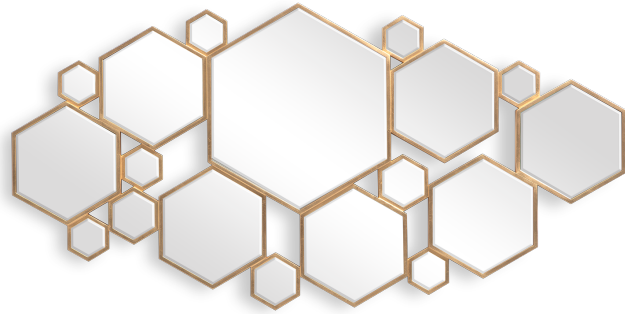

Hexagonale

(50-3185)

Dramatic and hypnotic, this wide mirror frame is composed of eighteen hexagonal panes of different sizes, set into fine hand crafted wooden frames and brought together to stunning effect. Perfect for an entrance hall, living room or alongside a dining table.

SIZE CHART

GLASS

Micro Bevel
Size A

SIZE

W150 x D6 x H75 cm / W59 x D2 x H30 inches

PRICE LIST: PRICE

CODE	SIZE	GLASS Micro Bevel
50-3185-A	W150 x D6 x H75 cm / W59 x D2 x H30 inches	INQUIRE

BLUEPRINTS