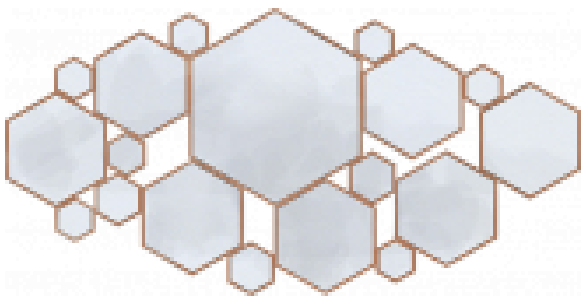

Hexagonale

(50-3185)

Dramatic and hypnotic, this wide mirror frame is composed of eighteen hexagonal panes of different sizes, set into fine hand crafted wooden frames and brought together to stunning effect. Perfect for an entrance hall, living room or alongside a dining table.

SIZE CHART

GLASS

Micro Bevel
Size A

SIZE

W150 x D6 x H75 cm / W59 x D2 x H30 inches

PRICE LIST: PRICE

CODE	SIZE	GLASS Micro Bevel
50-3185-A	W150 x D6 x H75 cm / W59 x D2 x H30 inches	INQUIRE

BLUEPRINTS

(A) H75 cm
(A) H30 "

(A) W150 cm
(A) W59 "

(A) D6 cm
(A) D2 "

50-3185

PACKAGING, WEIGHTS & MEASURES

SIZE	DIMENSION	VOLUME	WEIGHT	PACKAGE TYPE	NOTES
	(cm)				
A	W170 x D30 x H103 cm	0.53 m ³	38 kg	Crate	AF
A	W170 x D18 x H94 cm	0.29 m ³	32 kg	Crate	FCL
A	W170 x D18 x H94 cm	0.29 m ³	35 kg	Crate	LCL
A	W170 x D18 x H94 cm	0.29 m ³	32 kg	Crate	SA
	(inches)				
A	W67 x D12 x H41 "	18.71 ft ³	83.6 lbs	Crate	AF
A	W67 x D7 x H37 "	10.24 ft ³	70.4 lbs	Crate	FCL
A	W67 x D7 x H37 "	10.24 ft ³	77 lbs	Crate	LCL
A	W67 x D7 x H37 "	10.24 ft ³	70.4 lbs	Crate	SA