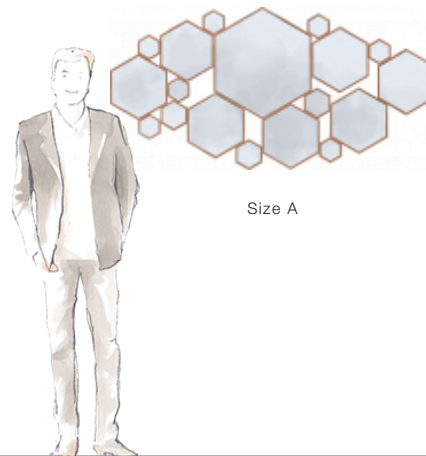

Hexagonale

(50-3185)

Dramatic and hypnotic, this wide mirror frame is composed of eighteen hexagonal panes of different sizes, set into fine hand crafted wooden frames and brought together to stunning effect. Perfect for an entrance hall, living room or alongside a dining table.

SIZE CHART

GLASS

Micro Bevel
Size A

SIZE

W150 x D6 x H75 cm / W59 x D2 x H30 inches

PRICE LIST: PRICE

CODE	SIZE	GLASS Micro Bevel
50-3185-A	W150 x D6 x H75 cm / W59 x D2 x H30 inches	INQUIRE

BLUEPRINTS

(A) H75 cm
(A) H30 "

(A) W150 cm
(A) W59 "

(A) D6 cm
(A) D2 "

50-3185

PACKAGING, WEIGHTS & MEASURES

SIZE	DIMENSION	VOLUME	WEIGHT	PACKAGE TYPE	NOTES
	(cm)				
A	W170 x D30 x H103 cm	0.53 m ³	38 kg	Crate	AF
A	W170 x D18 x H94 cm	0.29 m ³	32 kg	Crate	FCL
A	W170 x D18 x H94 cm	0.29 m ³	35 kg	Crate	LCL
A	W170 x D18 x H94 cm	0.29 m ³	32 kg	Crate	SA
	(inches)				
A	W67 x D12 x H41 "	18.71 ft ³	83.6 lbs	Crate	AF
A	W67 x D7 x H37 "	10.24 ft ³	70.4 lbs	Crate	FCL
A	W67 x D7 x H37 "	10.24 ft ³	77 lbs	Crate	LCL
A	W67 x D7 x H37 "	10.24 ft ³	70.4 lbs	Crate	SA