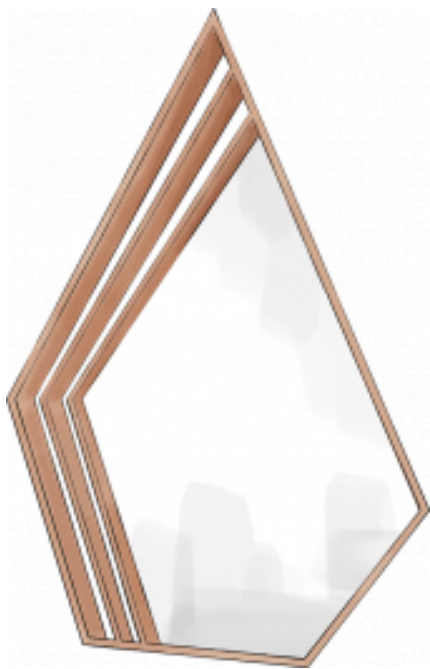

## Narcissus (Left)

(50-3184)

Playing with refraction and reflection, this striking hand crafted contemporary style mirror is crafted as an irregular five-sided gem shape, with the right hand sides repeated twice to create a visual representation of an echo. Also available in a left side version (50-3183).

### SIZE CHART

### GLASS

Mini Bevel  
Size A

### SIZE

W77 x D6 x H120 cm / W30 x D2 x H47 inches

**PRICE LIST:** PRICE

CODE	SIZE	GLASS Mini Bevel
50-3184-A	W77 x D6 x H120 cm / W30 x D2 x H47 inches	INQUIRE

**BLUEPRINTS**

(A) H120 cm  
(A) H47 "

(A) W77 cm  
(A) W30 "