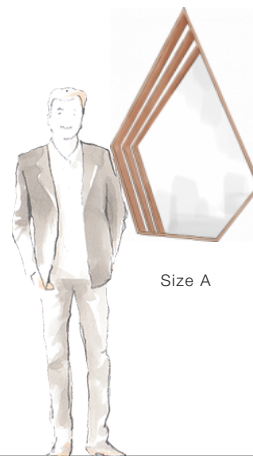

## Narcissus (Left)

(50-3184)

Playing with refraction and reflection, this striking hand crafted contemporary style mirror is crafted as an irregular five-sided gem shape, with the right hand sides repeated twice to create a visual representation of an echo. Also available in a left side version (50-3183).

### SIZE CHART

### SIZE

W77 x D6 x H120 cm / W30 x D2 x H47 inches

**PRICE LIST:** PRICE

CODE	SIZE	GLASS Mini Bevel
50-3184-A	W77 x D6 x H120 cm / W30 x D2 x H47 inches	INQUIRE

**BLUEPRINTS**

(A) H120 cm  
(A) H47 "

(A) W77 cm  
(A) W30 "