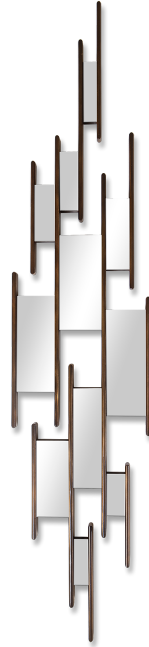

Tokyo

(50-3174)

A striking graphic mirror with asymmetrical vertical rectangular panes inset into a linear wood frame, giving a perspective reminiscent of a modern cityscape. A truly unique and spectacular piece, perfect for hallways, stairways and alcoves.

FINISHING OPTIONS

Bronzage
Renaissance Gold Leaf
Italian Silver Leaf

GLASS

Micro Bevel

SIZE CHART

SIZE

Size A W30 x D5 x H140 cm / W12 x D2 x H55 inches

PRICE LIST: PRICE

CODE	SIZE	GLASS
		<i>Micro Bevel</i>
50-3174-A	W30 x D5 x H140 cm / W12 x D2 x H55 inches	INQUIRE

BLUEPRINTS

50-3174

PACKAGING, WEIGHTS & MEASURES

SIZE	DIMENSION	VOLUME	WEIGHT	PACKAGE TYPE	NOTES
	(cm)				
A	W159 x D30 x H58 cm	0.28 m ³	17 kg	Crate	AF - DE-1204
A	W154 x D43 x H16 cm	0.11 m ³	8 kg	Box	FCL
A	W159 x D21 x H48 cm	0.16 m ³	14 kg	Crate	LCL - DE-1204
A	W159 x D21 x H48 cm	0.16 m ³	12 kg	Crate	SA - DE-1204
	(inches)				
A	W63 x D12 x H23 "	9.88 ft ³	37.4 lbs	Crate	AF - DE-1204
A	W61 x D17 x H6 "	3.88 ft ³	17.6 lbs	Box	FCL
A	W63 x D8 x H19 "	5.65 ft ³	30.8 lbs	Crate	LCL - DE-1204
A	W63 x D8 x H19 "	5.65 ft ³	26.4 lbs	Crate	SA - DE-1204

Please note, the finishing and fabric colour references printed are purely indicative.

The blueprints are for representation only, and not to a particular scale.

Christopher Guy reserves the right to modify the product information as required, without any prior notice.