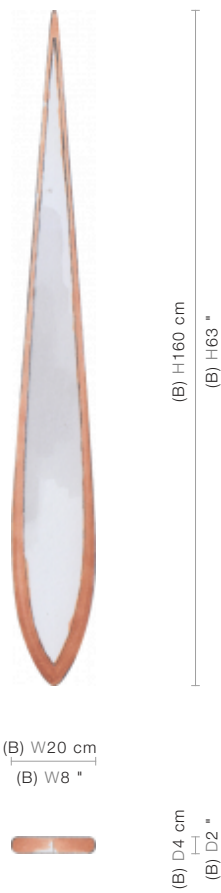

50-3169

Marquise

(50-3169)

Elegantly styled in a long, slender teardrop diamond cut, this stylish mirror frame is the perfect accent piece for a hallway, stairwell or alcove, or where space is limited.

FINISHING OPTIONS

- Black Lacquer
- White Lacquer
- Ivoire Lacquer
- 21st Century Gold Leaf
- Special Finish

GLASS

- Polished Edge

SIZE CHART

SIZE

Size B W20 x D4 x H160 cm / W8 x D2 x H63 inches

PRICE LIST: PRICE

CODE	SIZE	GLASS
50-3169-B	W20 x D4 x H160 cm / W8 x D2 x H63 inches	Polished Edge

BLUEPRINTS

50-3169

PACKAGING, WEIGHTS & MEASURES

SIZE	DIMENSION	VOLUME	WEIGHT	PACKAGE TYPE	NOTES
	(cm)				
B	W179 x D30 x H48 cm	0.26 m ³	17 kg	Crate	AF
B	W173 x D17 x H34 cm	0.1 m ³	6 kg	Box	FCL
B	W179 x D19 x H38 cm	0.13 m ³	14 kg	Crate	LCL
B	W173 x D17 x H34 cm	0.1 m ³	6 kg	Crate	SA
	(inches)				
B	W70 x D12 x H19 "	9.18 ft ³	37.4 lbs	Crate	AF
B	W68 x D7 x H13 "	3.53 ft ³	13.2 lbs	Box	FCL
B	W70 x D7 x H15 "	4.59 ft ³	30.8 lbs	Crate	LCL
B	W68 x D7 x H13 "	3.53 ft ³	13.2 lbs	Crate	SA

Please note, the finishing and fabric colour references printed are purely indicative.

The blueprints are for representation only, and not to a particular scale.

Christopher Guy reserves the right to modify the product information as required, without any prior notice.