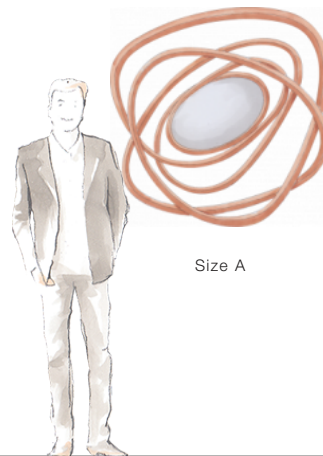

Orbit

(50-3164)

Giving the illusion of a 3D orbit around a central star, this extraordinary hand crafted mirror is a masterpiece of expert carving expertise.

FINISHING OPTIONS

- Black Lacquer
- White Lacquer
- 21st Century Gold Leaf
- Gris Lacquer
- Copper
- Special Finish

GLASS

- Oval Convex

SIZE CHART

SIZE

Size A W110 x D8 x H110 cm / W43 x D3 x H43 inches

PRICE LIST: PRICE

CODE	SIZE	GLASS
50-3164-A	W110 x D8 x H110 cm / W43 x D3 x H43 inches	Oval Convex

BLUEPRINTS

50-3164

PACKAGING, WEIGHTS & MEASURES

SIZE	DIMENSION	VOLUME	WEIGHT	PACKAGE TYPE	NOTES
	(cm)				
A	W130 x D17 x H138 cm	0.3 m ³	35 kg	Crate	AF
A	W130 x D17 x H129 cm	0.29 m ³	29 kg	Crate	FCL
A	W130 x D17 x H129 cm	0.29 m ³	32 kg	Crate	LCL
A	W130 x D17 x H129 cm	0.29 m ³	29 kg	Crate	SA
	(inches)				
A	W51 x D7 x H54 "	10.59 ft ³	77 lbs	Crate	AF
A	W51 x D7 x H51 "	10.24 ft ³	63.8 lbs	Crate	FCL
A	W51 x D7 x H51 "	10.24 ft ³	70.4 lbs	Crate	LCL
A	W51 x D7 x H51 "	10.24 ft ³	63.8 lbs	Crate	SA