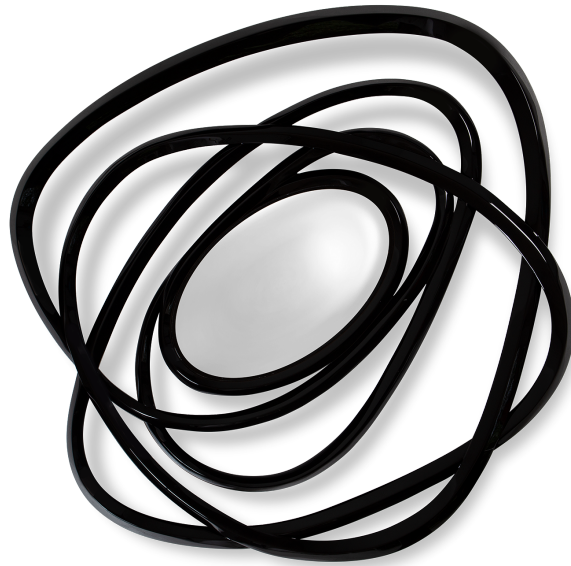

Orbit

(50-3164)

Giving the illusion of a 3D orbit around a central star, this extraordinary hand crafted mirror is a masterpiece of expert carving expertise.

FINISHING OPTIONS

- Black Lacquer
- White Lacquer
- 21st Century Gold Leaf
- Gris Lacquer
- Copper
- Special Finish

GLASS

- Oval Convex

SIZE CHART

SIZE

Size A W110 x D8 x H110 cm / W43 x D3 x H43 inches

PRICE LIST: PRICE

CODE	SIZE	GLASS
50-3164-A	W110 x D8 x H110 cm / W43 x D3 x H43 inches	Oval Convex

BLUEPRINTS