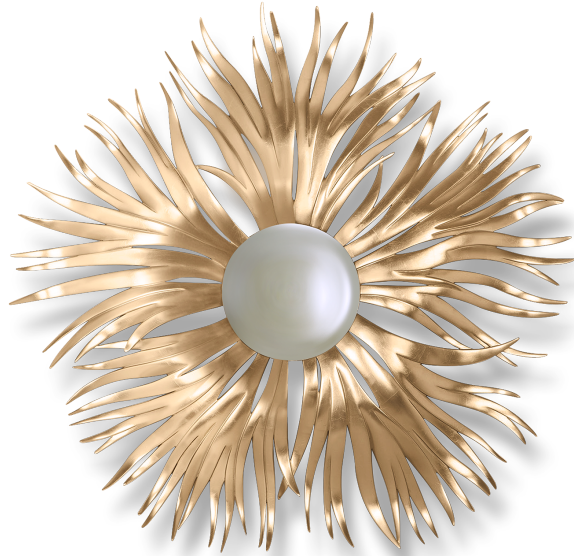

50-3152

Fronda (50-3152)

Delicate fronds, as though swaying in the breeze, radiate from a central pane in this charming mirror frame, hand crafted with exquisitely carved detailing.

FINISHING OPTIONS

21st Century Gold Leaf
20th Century Silver Leaf
Italian Silver Leaf
Special Finish

GLASS

Round Convex

SIZE CHART

SIZE

Size A W110 x D10 x H110 cm / W43 x D4 x H43 inches
Size B W136 x D12 x H136 cm / W54 x D5 x H54 inches

PRICE LIST: PRICE

CODE	SIZE	GLASS Round Convex
50-3152-A	W110 x D10 x H110 cm / W43 x D4 x H43 inches	INQUIRE
50-3152-B	W136 x D12 x H136 cm / W54 x D5 x H54 inches	INQUIRE