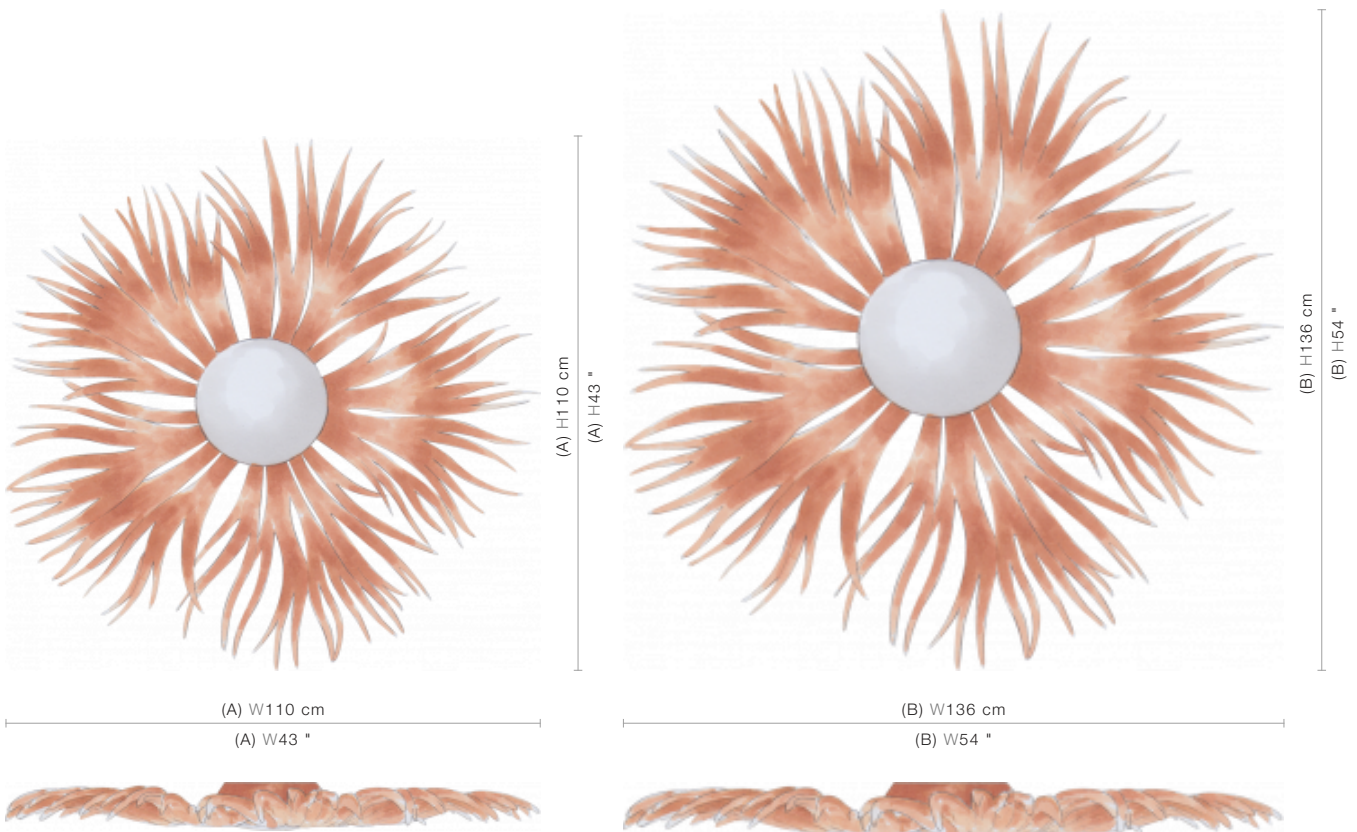

50-3152

Fronda (50-3152)

Delicate fronds, as though swaying in the breeze, radiate from a central pane in this charming mirror frame, hand crafted with exquisitely carved detailing.

FINISHING OPTIONS

21st Century Gold Leaf
20th Century Silver Leaf
Italian Silver Leaf
Special Finish

GLASS

Round Convex

SIZE CHART

SIZE

Size A W110 x D10 x H110 cm / W43 x D4 x H43 inches
Size B W136 x D12 x H136 cm / W54 x D5 x H54 inches

PRICE LIST: PRICE

CODE	SIZE	GLASS Round Convex
50-3152-A	W110 x D10 x H110 cm / W43 x D4 x H43 inches	INQUIRE
50-3152-B	W136 x D12 x H136 cm / W54 x D5 x H54 inches	INQUIRE

BLUEPRINTS

50-3152

PACKAGING, WEIGHTS & MEASURES

SIZE	DIMENSION	VOLUME	WEIGHT	PACKAGE TYPE	NOTES
	(cm)				
A	W130 x D30 x H134 cm	0.52 m ³	24 kg	Crate	AF - DE-1086
A	W130 x D22 x H129 cm	0.37 m ³	21 kg	Crate	FCL - DE-1086
A	W130 x D22 x H125 cm	0.36 m ³	21 kg	Crate	LCL - DE-1086
A	W131 x D22 x H131 cm	0.38 m ³	17 kg	Crate	SA - DE-1086
B	W155 x D22 x H163 cm	0.56 m ³	42 kg	Crate	AF
B	W155 x D22 x H154 cm	0.53 m ³	32 kg	Crate	FCL
B	W155 x D22 x H154 cm	0.53 m ³	38 kg	Crate	LCL
B	W155 x D22 x H154 cm	0.53 m ³	32 kg	Crate	SA
	(inches)				
A	W51 x D12 x H53 "	18.36 ft ³	52.8 lbs	Crate	AF - DE-1086
A	W51 x D9 x H51 "	13.06 ft ³	46.2 lbs	Crate	FCL - DE-1086
A	W51 x D9 x H49 "	12.71 ft ³	46.2 lbs	Crate	LCL - DE-1086
A	W52 x D9 x H52 "	13.41 ft ³	37.4 lbs	Crate	SA - DE-1086
B	W61 x D9 x H64 "	19.77 ft ³	92.4 lbs	Crate	AF
B	W61 x D9 x H61 "	18.71 ft ³	70.4 lbs	Crate	FCL
B	W61 x D9 x H61 "	18.71 ft ³	83.6 lbs	Crate	LCL
B	W61 x D9 x H61 "	18.71 ft ³	70.4 lbs	Crate	SA