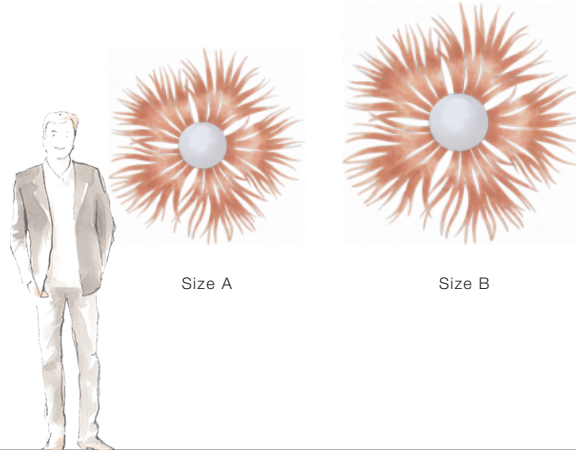

50-3152

Fronda (50-3152)

Delicate fronds, as though swaying in the breeze, radiate from a central pane in this charming mirror frame, hand crafted with exquisitely carved detailing.

FINISHING OPTIONS

21st Century Gold Leaf
20th Century Silver Leaf
Italian Silver Leaf
Special Finish

GLASS

Round Convex

SIZE CHART

SIZE

Size A W110 x D10 x H110 cm / W43 x D4 x H43 inches
Size B W136 x D12 x H136 cm / W54 x D5 x H54 inches

PRICE LIST: PRICE

CODE	SIZE	GLASS Round Convex
50-3152-A	W110 x D10 x H110 cm / W43 x D4 x H43 inches	INQUIRE
50-3152-B	W136 x D12 x H136 cm / W54 x D5 x H54 inches	INQUIRE

BLUEPRINTS

50-3152

PACKAGING, WEIGHTS & MEASURES

SIZE	DIMENSION	VOLUME	WEIGHT	PACKAGE TYPE	NOTES
	(cm)				
A	W130 x D30 x H134 cm	0.52 m ³	24 kg	Crate	AF - DE-1086
A	W130 x D22 x H129 cm	0.37 m ³	21 kg	Crate	FCL - DE-1086
A	W130 x D22 x H125 cm	0.36 m ³	21 kg	Crate	LCL - DE-1086
A	W131 x D22 x H131 cm	0.38 m ³	17 kg	Crate	SA - DE-1086
B	W155 x D22 x H163 cm	0.56 m ³	42 kg	Crate	AF
B	W155 x D22 x H154 cm	0.53 m ³	32 kg	Crate	FCL
B	W155 x D22 x H154 cm	0.53 m ³	38 kg	Crate	LCL
B	W155 x D22 x H154 cm	0.53 m ³	32 kg	Crate	SA
	(inches)				
A	W51 x D12 x H53 "	18.36 ft ³	52.8 lbs	Crate	AF - DE-1086
A	W51 x D9 x H51 "	13.06 ft ³	46.2 lbs	Crate	FCL - DE-1086
A	W51 x D9 x H49 "	12.71 ft ³	46.2 lbs	Crate	LCL - DE-1086
A	W52 x D9 x H52 "	13.41 ft ³	37.4 lbs	Crate	SA - DE-1086
B	W61 x D9 x H64 "	19.77 ft ³	92.4 lbs	Crate	AF
B	W61 x D9 x H61 "	18.71 ft ³	70.4 lbs	Crate	FCL
B	W61 x D9 x H61 "	18.71 ft ³	83.6 lbs	Crate	LCL
B	W61 x D9 x H61 "	18.71 ft ³	70.4 lbs	Crate	SA