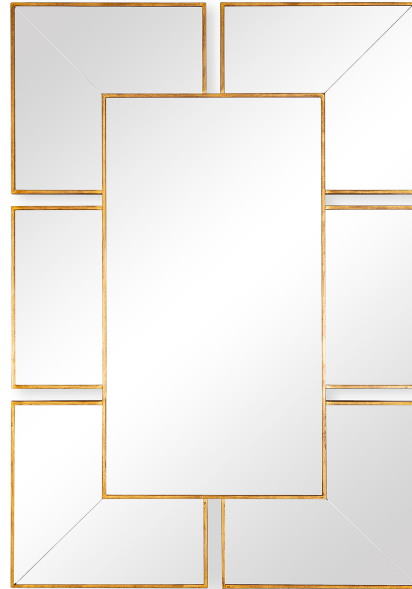

50-3148

Jensen (low)

(50-3148)

A geometric pièce de résistance of hand-cut mirror panes, mounted on a mix of solid and engineered wood. Beautiful on its own, and fabulous when combined as a set of two, three or more alongside each other.

FINISHING OPTIONS

Renaissance Gold Leaf
Italian Silver Leaf
Tabac

GLASS

Polished Edge

SIZE CHART

SIZE

Size A W80 x D5 x H117 cm / W31 x D2 x H46 inches

PRICE LIST: PRICE

CODE	SIZE	GLASS <i>Polished Edge</i>
50-3148-A	W80 x D5 x H117 cm / W31 x D2 x H46 inches	INQUIRE

BLUEPRINTS

(A) H117 cm
(A) H46 "

(A) W80 cm
(A) W31 "

(A) D5 cm
(A) D2 "

50-3148

PACKAGING, WEIGHTS & MEASURES