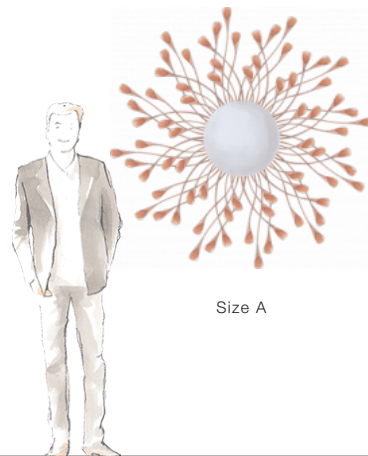

Cala

(50-3129)

Fronde of metal, tipped with copper finish lily flowers, delicately radiate from a central convex mirror pane, as though gently waving in a breeze in this extraordinarily beautiful piece. A new classic!

FINISHING OPTIONS

Copper/Black Shadow

GLASS

Round Convex

SIZE CHART

ADDITIONAL INFO

Material: Coated Aluminium plate with stainless steel connectors

SIZE

Size A W140 x D14 x H140 cm / W55 x D6 x H55 inches

PRICE LIST: PRICE

CODE	SIZE	GLASS
50-3129-A	W140 x D14 x H140 cm / W55 x D6 x H55 inches	Round Convex

BLUEPRINTS

(A) H140 cm
(A) H55 "

(A) W140 cm
(A) W55 "