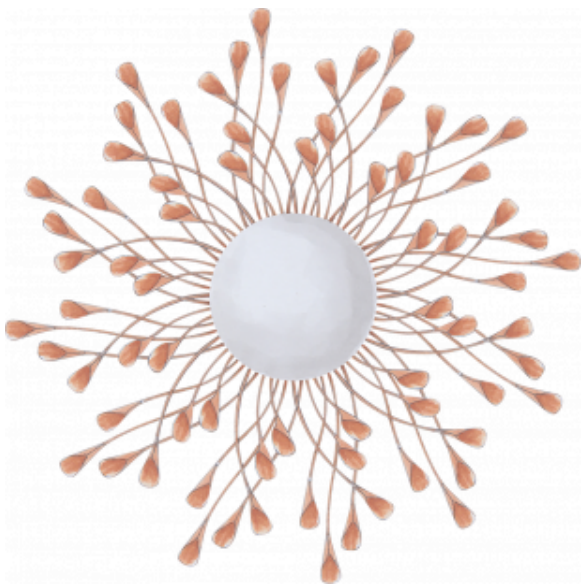

Cala

(50-3129)

Fronde of metal, tipped with copper finish lily flowers, delicately radiate from a central convex mirror pane, as though gently waving in a breeze in this extraordinarily beautiful piece. A new classic!

FINISHING OPTIONS

Copper/Black Shadow

GLASS

Round Convex

SIZE CHART

ADDITIONAL INFO

Material: Coated Aluminium plate with stainless steel connectors

SIZE

Size A W140 x D14 x H140 cm / W55 x D6 x H55 inches

PRICE LIST: PRICE

CODE	SIZE	GLASS
50-3129-A	W140 x D14 x H140 cm / W55 x D6 x H55 inches	Round Convex

BLUEPRINTS

(A) H140 cm
(A) H55 "

(A) W140 cm
(A) W55 "