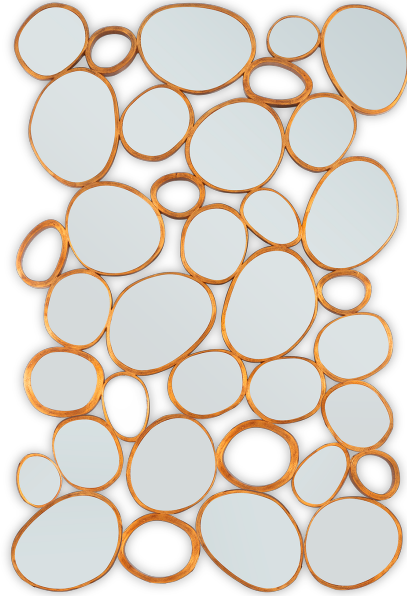

50-3122

PEBBLE BEACH

(50-3122)

Spectacular, spectacular...a bold and exciting vision of arresting carved shapes and forms that make CG mirrors unashamedly the most exciting collection the world has ever known.

FINISHING OPTIONS

Renaissance Gold Leaf
Italian Silver Leaf
Special Finish

GLASS

Polished Edge

SIZE CHART

SIZE

Size A W120 x D6 x H180 cm / W47 x D2 x H71 inches

PRICE LIST: PRICE

CODE	SIZE	GLASS
50-3122-A	W120 x D6 x H180 cm / W47 x D2 x H71 inches	Polished Edge

BLUEPRINTS

(A) W120 cm
(A) W47 "

(A) H180 cm
(A) H71 "

(A) D6 cm
(A) D2 "

50-3122

PACKAGING, WEIGHTS & MEASURES

SIZE	DIMENSION	VOLUME	WEIGHT	PACKAGE TYPE	NOTES
	(cm)				
A	W192 x D30 x H151 cm	0.87 m ³	74 kg	Crate	AF
A	W156 x D27 x H155 cm	0.65 m ³	70 kg	Crate	FCL
A	W142 x D17 x H192 cm	0.46 m ³	74 kg	Crate	LCL
A	W142 x D22 x H192 cm	0.6 m ³	70 kg	Crate	SA
	(inches)				
A	W76 x D12 x H59 "	30.71 ft ³	162.8 lbs	Crate	AF
A	W61 x D11 x H61 "	22.95 ft ³	154 lbs	Crate	FCL
A	W56 x D7 x H76 "	16.24 ft ³	162.8 lbs	Crate	LCL
A	W56 x D9 x H76 "	21.18 ft ³	154 lbs	Crate	SA