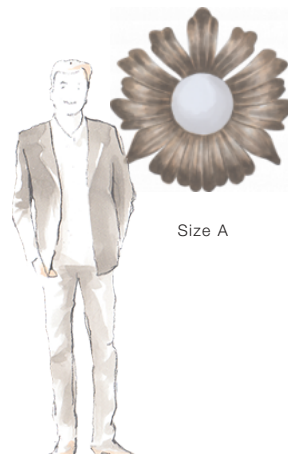

50-3107

Gerbera (50-3107)

Pretty as a picture, this delightful mirror frame has been expertly hand carved into the form of a large daisy with intricately crafted petals.

FINISHING OPTIONS

Bronzage
Special Finish

GLASS

Round Convex

SIZE CHART

SIZE

Size A W88 x D10 x H88 cm / W35 x D4 x H35 inches

PRICE LIST: PRICE

CODE	SIZE	GLASS
50-3107-A	W88 x D10 x H88 cm / W35 x D4 x H35 inches	Round Convex

BLUEPRINTS

(A) H88 cm
(A) H35 "

(A) W88 cm
(A) W35 "

(A) D10 cm
(A) D4 "

50-3107

PACKAGING, WEIGHTS & MEASURES

SIZE	DIMENSION	VOLUME	WEIGHT	PACKAGE TYPE	NOTES
	(cm)				
A	W115 x D30 x H125 cm	0.43 m ³	30 kg	Crate	AF
A	W121 x D22 x H120 cm	0.32 m ³	20 kg	Crate	FCL
A	W115 x D22 x H115 cm	0.29 m ³	27 kg	Crate	LCL
A	W121 x D22 x H130 cm	0.35 m ³	22 kg	Crate	SA
	(inches)				
A	W45 x D12 x H49 "	15.18 ft ³	66 lbs	Crate	AF
A	W48 x D9 x H47 "	11.3 ft ³	44 lbs	Crate	FCL
A	W45 x D9 x H45 "	10.24 ft ³	59.4 lbs	Crate	LCL
A	W48 x D9 x H51 "	12.36 ft ³	48.4 lbs	Crate	SA