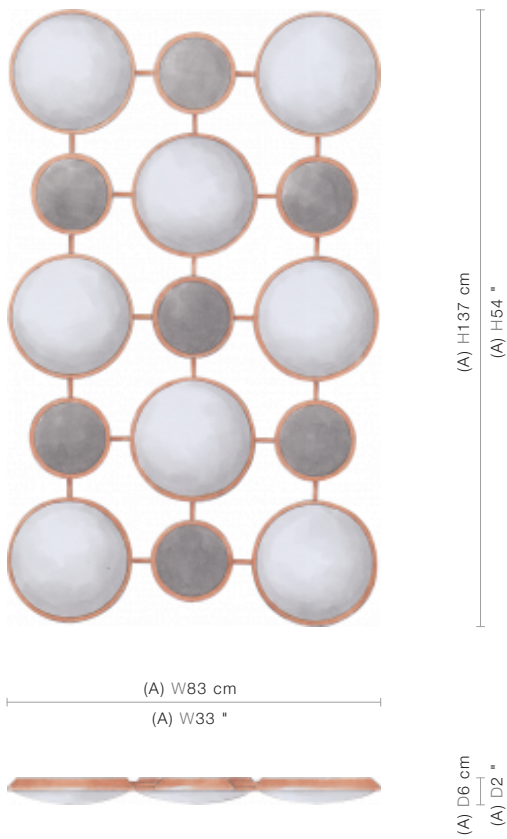

Othello

(50-3104)

Inspired by the famous game, this stunning contemporary mirror frame is made up of 15 discs, the larger convex mirror panes alternating with smaller black glass circular panes. The panes are all encircled and joined together by a metal frame, making for an eye-catching statement piece.

FINISHING OPTIONS

Bronzage
 21st Century Gold Leaf
 20th Century Silver Leaf
 Special Finish

GLASS

Round Convex with Black Glass

SIZE CHART

ADDITIONAL INFO

Frame: Coated iron

SIZE

Size A W83 x D6 x H137 cm / W33 x D2 x H54 inches

PRICE LIST: PRICE

CODE	SIZE	GLASS
		Round Convex with Black Glass
50-3104-A	W83 x D6 x H137 cm / W33 x D2 x H54 inches	INQUIRE

BLUEPRINTS

50-3104

PACKAGING, WEIGHTS & MEASURES

SIZE	DIMENSION	VOLUME	WEIGHT	PACKAGE TYPE	NOTES
	(cm)				
A	W101 x D30 x H169 cm	0.51 m ³	56 kg	Crate	AF
A	W101 x D22 x H159 cm	0.35 m ³	49 kg	Crate	FCL
A	W101 x D22 x H159 cm	0.35 m ³	53 kg	Crate	LCL
A	W101 x D22 x H169 cm	0.38 m ³	51 kg	Crate	SA
	(inches)				
A	W40 x D12 x H67 "	18 ft ³	123.2 lbs	Crate	AF
A	W40 x D9 x H63 "	12.36 ft ³	107.8 lbs	Crate	FCL
A	W40 x D9 x H63 "	12.36 ft ³	116.6 lbs	Crate	LCL
A	W40 x D9 x H67 "	13.41 ft ³	112.2 lbs	Crate	SA