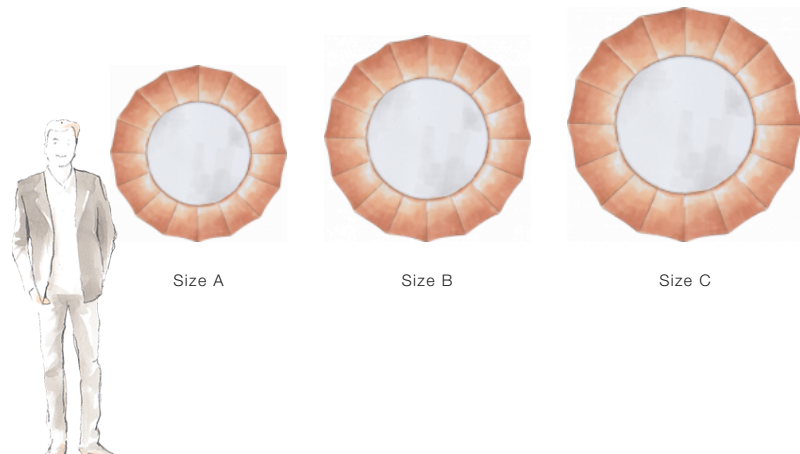

Telarana (50-3103)

Decorative yet displaying the elegance of simplicity, a delicately scalloped circular mirror frame craved with ultimate expertise.

FINISHING OPTIONS

Black Matte
Tabac
White Shadow
21st Century Gold Leaf
20th Century Silver Leaf
Special Finish

GLASS

Cut Edge
Round Convex

SIZE CHART

SIZE

Size A	W99 x D8 x H99 cm / W39 x D3 x H39 inches
Size B	W116 x D9 x H116 cm / W46 x D4 x H46 inches
Size C	W132 x D10 x H132 cm / W52 x D4 x H52 inches

PRICE LIST: PRICE

CODE	SIZE	GLASS Cut Edge	GLASS Round Convex
50-3103-A	W99 x D8 x H99 cm / W39 x D3 x H39 inches	INQUIRE	INQUIRE
50-3103-B	W116 x D9 x H116 cm / W46 x D4 x H46 inches	INQUIRE	INQUIRE
50-3103-C	W132 x D10 x H132 cm / W52 x D4 x H52 inches	INQUIRE	INQUIRE