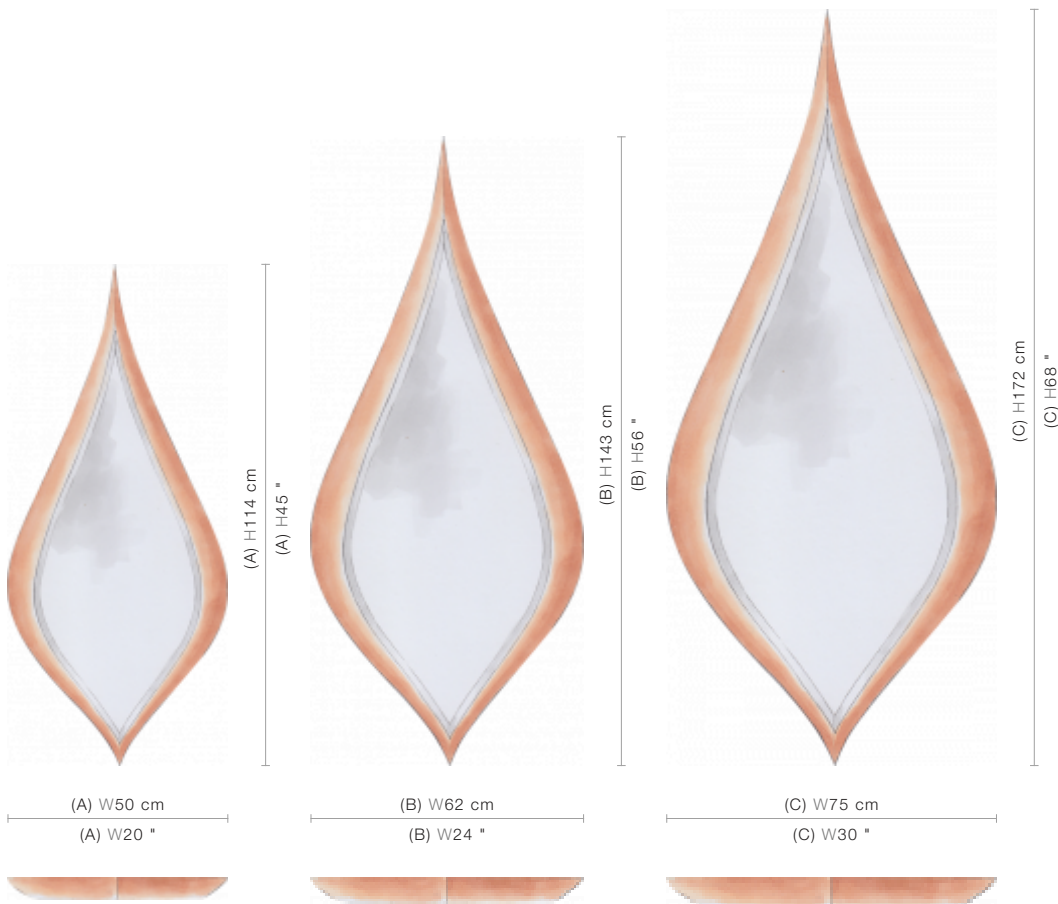

PRICE LIST: PRICE

CODE	SIZE	GLASS Standard Bevel
50-3097-A	W50 x D5 x H114 cm / W20 x D2 x H45 inches	INQUIRE
50-3097-B	W62 x D6 x H143 cm / W24 x D2 x H56 inches	INQUIRE
50-3097-C	W75 x D7 x H172 cm / W30 x D3 x H68 inches	INQUIRE

BLUEPRINTS