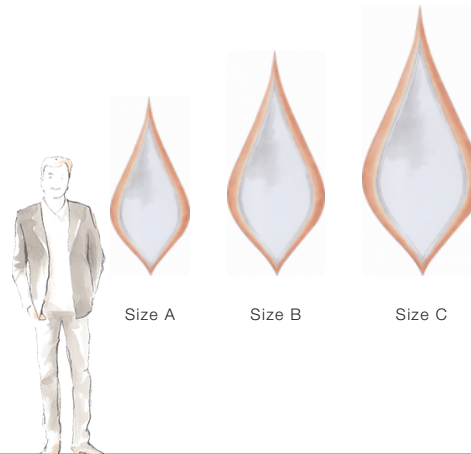

50-3097

Agra (50-3097)

With a shape reminiscent of Mughal emblems and motifs, this is an elegant teardrop mirror frame, hand-carved with tapering points.

FINISHING OPTIONS

- Black Lacquer
- Ivoire Lacquer
- White Lacquer
- 21st Century Gold Leaf
- 20th Century Silver Leaf
- Special Finish

GLASS

- Standard Bevel

SIZE CHART

SIZE

Size A	W50 x D5 x H114 cm / W20 x D2 x H45 inches
Size B	W62 x D6 x H143 cm / W24 x D2 x H56 inches
Size C	W75 x D7 x H172 cm / W30 x D3 x H68 inches

PRICE LIST: PRICE

CODE	SIZE	GLASS Standard Bevel
50-3097-A	W50 x D5 x H114 cm / W20 x D2 x H45 inches	INQUIRE
50-3097-B	W62 x D6 x H143 cm / W24 x D2 x H56 inches	INQUIRE
50-3097-C	W75 x D7 x H172 cm / W30 x D3 x H68 inches	INQUIRE