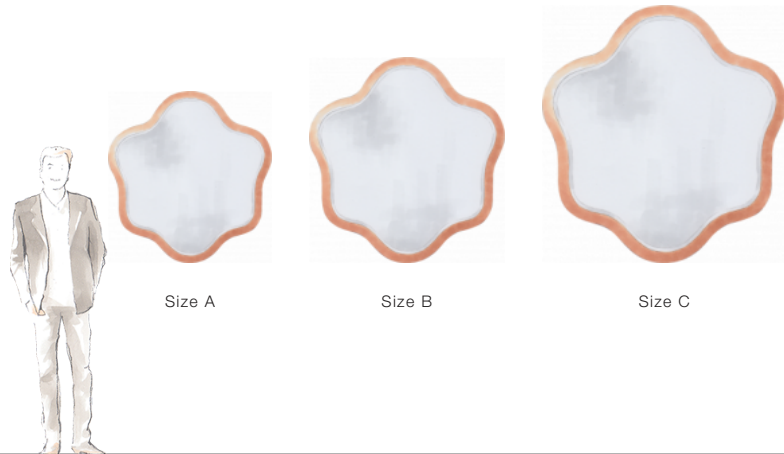

50-3090

Primula (50-3090)

Pretty as a picture, this delightfully simple flower-shaped mirror frame in a naive style is the perfect accessory to any style of interior.

FINISHING OPTIONS

Tabac
21st Century Gold Leaf
20th Century Silver Leaf
Bronzage
Black Lacquer
Special Finish

GLASS

Standard Bevel

SIZE CHART

SIZE

Size A	W100 x D5 x H105 cm / W39 x D2 x H41 inches
Size B	W120 x D5 x H126 cm / W47 x D2 x H50 inches
Size C	W150 x D6 x H158 cm / W59 x D2 x H62 inches

PRICE LIST: PRICE

CODE	SIZE	GLASS Standard Bevel
50-3090-A	W100 x D5 x H105 cm / W39 x D2 x H41 inches	INQUIRE
50-3090-B	W120 x D5 x H126 cm / W47 x D2 x H50 inches	INQUIRE
50-3090-C	W150 x D6 x H158 cm / W59 x D2 x H62 inches	INQUIRE

BLUEPRINTS

50-3090

PACKAGING, WEIGHTS & MEASURES

SIZE	DIMENSION	VOLUME	WEIGHT	PACKAGE TYPE	NOTES
	(cm)				
A	W125 x D30 x H130 cm	0.49 m ³	32 kg	Crate	AF
A	W125 x D19 x H119 cm	0.28 m ³	35 kg	Crate	FCL
A	W125 x D19 x H119 cm	0.28 m ³	35 kg	Crate	LCL
A	W125 x D22 x H130 cm	0.36 m ³	32 kg	Crate	SA
B	W146 x D30 x H150 cm	0.66 m ³	41 kg	Crate	AF
B	W146 x D19 x H139 cm	0.39 m ³	N/A	Crate	FCL
B	W146 x D22 x H140 cm	0.45 m ³	37 kg	Crate	LCL
B	W146 x D22 x H150 cm	0.48 m ³	41 kg	Crate	SA
C	W181 x D30 x H180 cm	0.98 m ³	66 kg	Crate	AF
C	W178 x D19 x H169 cm	0.57 m ³	N/A	Crate	FCL
C	W181 x D22 x H170 cm	0.68 m ³	62 kg	Crate	LCL
C	W181 x D22 x H180 cm	0.72 m ³	66 kg	Crate	SA
	(inches)				
A	W49 x D12 x H51 "	17.3 ft ³	70.4 lbs	Crate	AF
A	W49 x D7 x H47 "	9.88 ft ³	77 lbs	Crate	FCL
A	W49 x D7 x H47 "	9.88 ft ³	77 lbs	Crate	LCL
A	W49 x D9 x H51 "	12.71 ft ³	70.4 lbs	Crate	SA
B	W57 x D12 x H59 "	23.3 ft ³	90.2 lbs	Crate	AF
B	W57 x D7 x H55 "	13.77 ft ³	N/A	Crate	FCL
B	W57 x D9 x H55 "	15.89 ft ³	81.4 lbs	Crate	LCL
B	W57 x D9 x H59 "	16.94 ft ³	90.2 lbs	Crate	SA
C	W71 x D12 x H71 "	34.59 ft ³	145.2 lbs	Crate	AF
C	W70 x D7 x H67 "	20.12 ft ³	N/A	Crate	FCL
C	W71 x D9 x H67 "	24 ft ³	136.4 lbs	Crate	LCL
C	W71 x D9 x H71 "	25.42 ft ³	145.2 lbs	Crate	SA