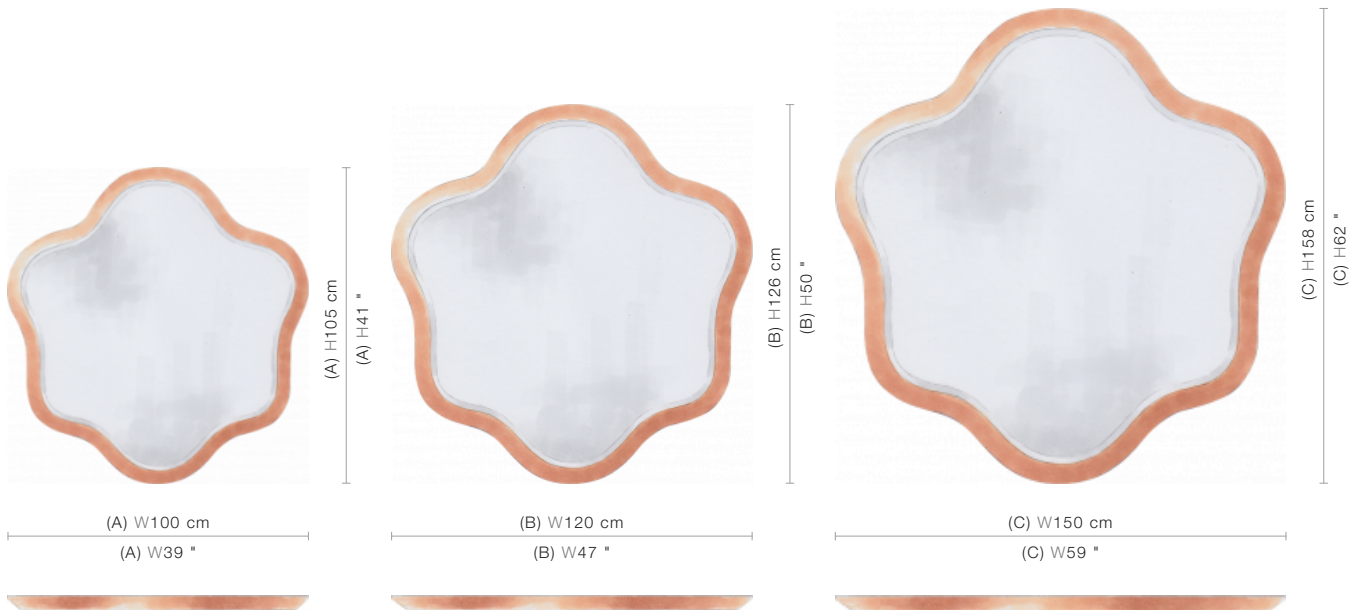

50-3090

Primula (50-3090)

Pretty as a picture, this delightfully simple flower-shaped mirror frame in a naive style is the perfect accessory to any style of interior.

FINISHING OPTIONS

Tabac
21st Century Gold Leaf
20th Century Silver Leaf
Bronzage
Black Lacquer
Special Finish

GLASS

Standard Bevel

SIZE CHART

SIZE

Size A	W100 x D5 x H105 cm / W39 x D2 x H41 inches
Size B	W120 x D5 x H126 cm / W47 x D2 x H50 inches
Size C	W150 x D6 x H158 cm / W59 x D2 x H62 inches

PRICE LIST: PRICE

CODE	SIZE	GLASS Standard Bevel
50-3090-A	W100 x D5 x H105 cm / W39 x D2 x H41 inches	INQUIRE
50-3090-B	W120 x D5 x H126 cm / W47 x D2 x H50 inches	INQUIRE
50-3090-C	W150 x D6 x H158 cm / W59 x D2 x H62 inches	INQUIRE

BLUEPRINTS

50-3090

PACKAGING, WEIGHTS & MEASURES

SIZE	DIMENSION	VOLUME	WEIGHT	PACKAGE TYPE	NOTES
	(cm)				
A	W125 x D30 x H130 cm	0.49 m ³	32 kg	Crate	AF
A	W125 x D19 x H119 cm	0.28 m ³	35 kg	Crate	FCL
A	W125 x D19 x H119 cm	0.28 m ³	35 kg	Crate	LCL
A	W125 x D22 x H130 cm	0.36 m ³	32 kg	Crate	SA
B	W146 x D30 x H150 cm	0.66 m ³	41 kg	Crate	AF
B	W146 x D19 x H139 cm	0.39 m ³	N/A	Crate	FCL
B	W146 x D22 x H140 cm	0.45 m ³	37 kg	Crate	LCL
B	W146 x D22 x H150 cm	0.48 m ³	41 kg	Crate	SA
C	W181 x D30 x H180 cm	0.98 m ³	66 kg	Crate	AF
C	W178 x D19 x H169 cm	0.57 m ³	N/A	Crate	FCL
C	W181 x D22 x H170 cm	0.68 m ³	62 kg	Crate	LCL
C	W181 x D22 x H180 cm	0.72 m ³	66 kg	Crate	SA
	(inches)				
A	W49 x D12 x H51 "	17.3 ft ³	70.4 lbs	Crate	AF
A	W49 x D7 x H47 "	9.88 ft ³	77 lbs	Crate	FCL
A	W49 x D7 x H47 "	9.88 ft ³	77 lbs	Crate	LCL
A	W49 x D9 x H51 "	12.71 ft ³	70.4 lbs	Crate	SA
B	W57 x D12 x H59 "	23.3 ft ³	90.2 lbs	Crate	AF
B	W57 x D7 x H55 "	13.77 ft ³	N/A	Crate	FCL
B	W57 x D9 x H55 "	15.89 ft ³	81.4 lbs	Crate	LCL
B	W57 x D9 x H59 "	16.94 ft ³	90.2 lbs	Crate	SA
C	W71 x D12 x H71 "	34.59 ft ³	145.2 lbs	Crate	AF
C	W70 x D7 x H67 "	20.12 ft ³	N/A	Crate	FCL
C	W71 x D9 x H67 "	24 ft ³	136.4 lbs	Crate	LCL
C	W71 x D9 x H71 "	25.42 ft ³	145.2 lbs	Crate	SA