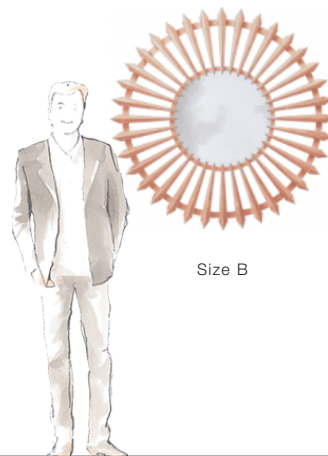

50-3084

Torchere (50-3084)

A stunning starburst mirror with flame shaped spokes radiating across two wheels to create a spectacular statement piece.

FINISHING OPTIONS

21st Century Gold Leaf
Bronzage
White Lacquer
20th Century Silver Leaf
Special Finish

GLASS

Cut Edge
Round Convex

SIZE CHART

SIZE

Size B W113 x D11 x H113 cm / W44 x D4 x H44 inches

PRICE LIST: PRICE

CODE	SIZE	GLASS Cut Edge	GLASS Round Convex
50-3084-B	W113 x D11 x H113 cm / W44 x D4 x H44 inches	INQUIRE	INQUIRE

BLUEPRINTS

(B) H113 cm
(B) H44 "

(B) W113 cm
(B) W44 "

(B) D11 cm
(B) D4 "

50-3084

PACKAGING, WEIGHTS & MEASURES

SIZE	DIMENSION	VOLUME	WEIGHT	PACKAGE TYPE	NOTES
	(cm)				
B	W133 x D30 x H144 cm	0.57 m ³	37 kg	Crate	AF
B	W133 x D22 x H133 cm	0.39 m ³	26 kg	Crate	FCL
B	W133 x D22 x H133 cm	0.39 m ³	31 kg	Crate	LCL
B	W133 x D27 x H143 cm	0.51 m ³	34.0506 kg	Crate	SA
	(inches)				
B	W52 x D12 x H57 "	20.12 ft ³	81.4 lbs	Crate	AF
B	W52 x D9 x H52 "	13.77 ft ³	57.2 lbs	Crate	FCL
B	W52 x D9 x H52 "	13.77 ft ³	68.2 lbs	Crate	LCL
B	W52 x D11 x H56 "	18 ft ³	74.91 lbs	Crate	SA