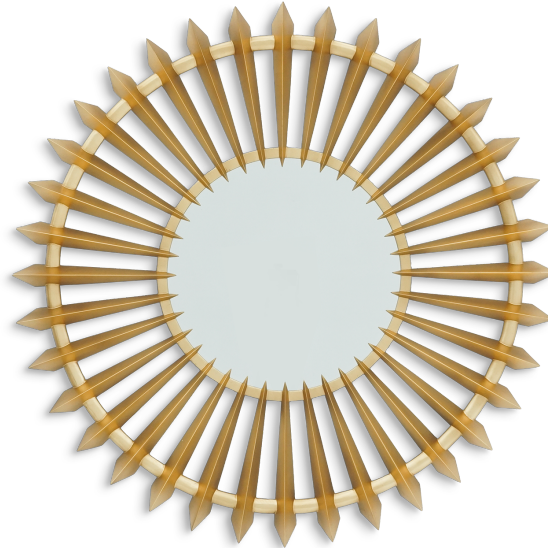

50-3084

Torchere (50-3084)

A stunning starburst mirror with flame shaped spokes radiating across two wheels to create a spectacular statement piece.

FINISHING OPTIONS

21st Century Gold Leaf
Bronzage
White Lacquer
20th Century Silver Leaf
Special Finish

GLASS

Cut Edge
Round Convex

SIZE CHART

SIZE

Size B W113 x D11 x H113 cm / W44 x D4 x H44 inches

PRICE LIST: PRICE

CODE	SIZE	GLASS Cut Edge	GLASS Round Convex
50-3084-B	W113 x D11 x H113 cm / W44 x D4 x H44 inches	INQUIRE	INQUIRE