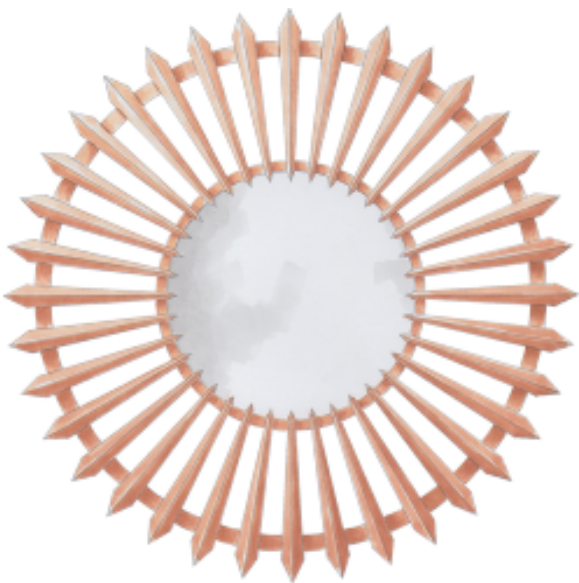

PRICE LIST: PRICE

CODE	SIZE	GLASS Cut Edge	GLASS Round Convex
50-3084-B	W113 x D11 x H113 cm / W44 x D4 x H44 inches	INQUIRE	INQUIRE

BLUEPRINTS

(B) H113 cm
(B) H44 "

(B) W113 cm
(B) W44 "

(B) D11 cm
(B) D4 "