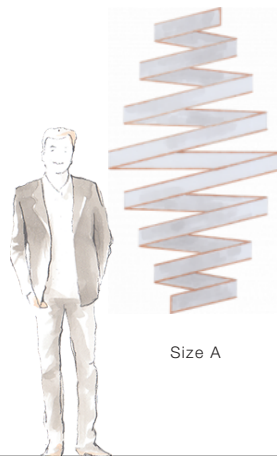

50-3076

Banderole (50-3076)

Exquisitely crafted this cleverly constructed art-mirror can be displayed vertically or horizontally.

FINISHING OPTIONS

- Tabac
- Renaissance Gold Leaf
- Italian Silver Leaf
- Black Matte
- Special Finish

GLASS

- Polished Edge

SIZE CHART

SIZE

Size A

W100 x D4 x H176 cm / W39 x D2 x H69 inches

HANGING POSITION

- Horizontal
- Vertical

PRICE LIST: PRICE

CODE	SIZE	GLASS Polished Edge
50-3076-A	W100 x D4 x H176 cm / W39 x D2 x H69 inches	INQUIRE

BLUEPRINTS

(A) H176 cm
(A) H69 "

(A) W100 cm
(A) W39 "

(A) D4 cm
(A) D2 "

50-3076

PACKAGING, WEIGHTS & MEASURES