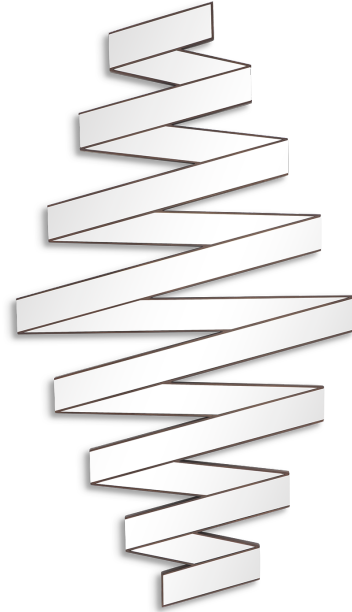

50-3076

Banderole (50-3076)

Exquisitely crafted this cleverly constructed art-mirror can be displayed vertically or horizontally.

FINISHING OPTIONS

- Tabac
- Renaissance Gold Leaf
- Italian Silver Leaf
- Black Matte
- Special Finish

GLASS

- Polished Edge

SIZE CHART

SIZE

Size A

W100 x D4 x H176 cm / W39 x D2 x H69 inches

HANGING POSITION

- Horizontal
- Vertical

PRICE LIST: PRICE

CODE	SIZE	GLASS Polished Edge
50-3076-A	W100 x D4 x H176 cm / W39 x D2 x H69 inches	INQUIRE

BLUEPRINTS

(A) H176 cm
(A) H69 "

(A) W100 cm
(A) W39 "

(A) D4 cm
(A) D2 "

50-3076

PACKAGING, WEIGHTS & MEASURES