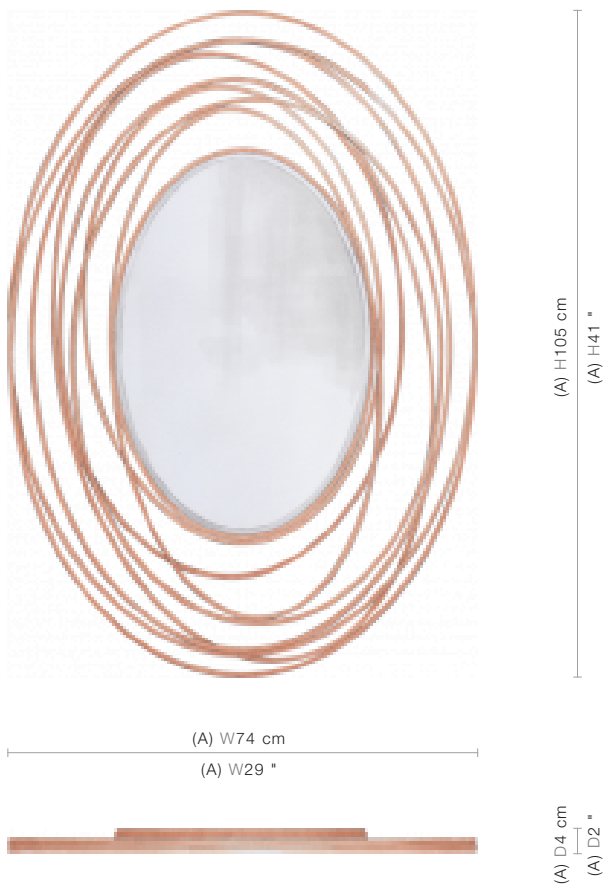

Viola
(50-3072)

With an oval pane encircled by swirls of fine hand crafted metal piping, this is a mirror frame to bring contemporary flair to any style of interior.

FINISHING OPTIONS

21st Century Gold Leaf
White Lacquer

GLASS

Polished Edge

SIZE CHART

ADDITIONAL INFO

Frame: Coated iron

SIZE

Size A W74 x D4 x H105 cm / W29 x D2 x H41 inches

PRICE LIST: PRICE

CODE	SIZE	GLASS <i>Polished Edge</i>
50-3072-A	W74 x D4 x H105 cm / W29 x D2 x H41 inches	INQUIRE

BLUEPRINTS

50-3072

PACKAGING, WEIGHTS & MEASURES

SIZE	DIMENSION	VOLUME	WEIGHT	PACKAGE TYPE	NOTES
	(cm)				
A	W129 x D30 x H107 cm	0.41 m ³	28 kg	Crate	AF
A	W123 x D13 x H92 cm	0.15 m ³	18 kg	Box	FCL
A	W129 x D18 x H97 cm	0.23 m ³	29 kg	Crate	LCL
A	W129 x D18 x H97 cm	0.23 m ³	26.0879 kg	Crate	SA
	(inches)				
A	W51 x D12 x H42 "	14.47 ft ³	61.6 lbs	Crate	AF
A	W48 x D5 x H36 "	5.3 ft ³	39.6 lbs	Box	FCL
A	W51 x D7 x H38 "	8.12 ft ³	63.8 lbs	Crate	LCL
A	W51 x D7 x H38 "	8.12 ft ³	57.39 lbs	Crate	SA