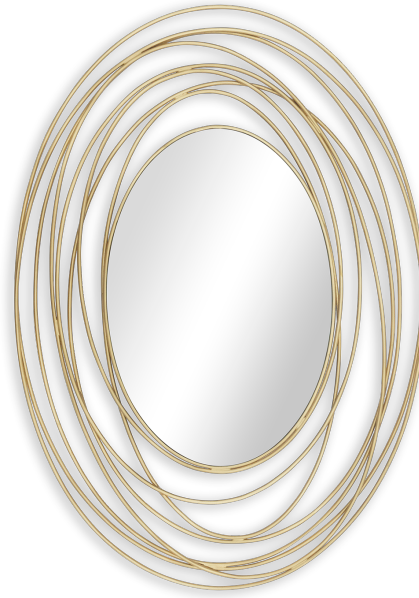

Viola
(50-3072)

With an oval pane encircled by swirls of fine hand crafted metal piping, this is a mirror frame to bring contemporary flair to any style of interior.

FINISHING OPTIONS

21st Century Gold Leaf
White Lacquer

GLASS

Polished Edge

SIZE CHART

ADDITIONAL INFO

Frame: Coated iron

SIZE

Size A W74 x D4 x H105 cm / W29 x D2 x H41 inches

PRICE LIST: PRICE

CODE	SIZE	GLASS <i>Polished Edge</i>
50-3072-A	W74 x D4 x H105 cm / W29 x D2 x H41 inches	INQUIRE

BLUEPRINTS

50-3072

PACKAGING, WEIGHTS & MEASURES

SIZE	DIMENSION	VOLUME	WEIGHT	PACKAGE TYPE	NOTES
	(cm)				
A	W129 x D30 x H107 cm	0.41 m ³	28 kg	Crate	AF
A	W123 x D13 x H92 cm	0.15 m ³	18 kg	Box	FCL
A	W129 x D18 x H97 cm	0.23 m ³	29 kg	Crate	LCL
A	W129 x D18 x H97 cm	0.23 m ³	26.0879 kg	Crate	SA
	(inches)				
A	W51 x D12 x H42 "	14.47 ft ³	61.6 lbs	Crate	AF
A	W48 x D5 x H36 "	5.3 ft ³	39.6 lbs	Box	FCL
A	W51 x D7 x H38 "	8.12 ft ³	63.8 lbs	Crate	LCL
A	W51 x D7 x H38 "	8.12 ft ³	57.39 lbs	Crate	SA