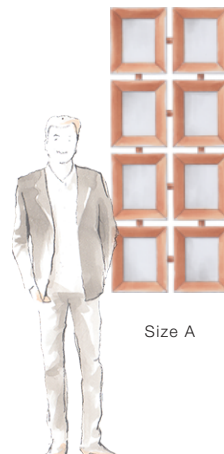

50-3070

Cardin 8 (50-3070)

With the classic recessed bevel form brought up to date with an unusual formation of 8 individual pieces pegged together, this hand carved wood mirror frame makes a dramatic visual impact.

FINISHING OPTIONS

21st Century Gold Leaf
White Lacquer
Black Lacquer
20th Century Silver Leaf
Tabac

GLASS

Cut Edge

SIZE CHART

SIZE

Size A W66 x D7 x H159 cm / W26 x D3 x H63 inches

PRICE LIST: PRICE

CODE	SIZE	GLASS Cut Edge
50-3070-A	W66 x D7 x H159 cm / W26 x D3 x H63 inches	INQUIRE

BLUEPRINTS

50-3070

PACKAGING, WEIGHTS & MEASURES

SIZE	DIMENSION	VOLUME	WEIGHT	PACKAGE TYPE	NOTES
	(cm)				
A	W182 x D30 x H95 cm	0.52 m ³	39 kg	Crate	AF
A	W182 x D22 x H85 cm	0.34 m ³	36 kg	Crate	FCL
A	W182 x D22 x H85 cm	0.34 m ³	42 kg	Crate	LCL
A	W182 x D22 x H95 cm	0.38 m ³	36.3373 kg	Crate	SA
	(inches)				
A	W72 x D12 x H37 "	18.36 ft ³	85.8 lbs	Crate	AF
A	W72 x D9 x H33 "	12 ft ³	79.2 lbs	Crate	FCL
A	W72 x D9 x H33 "	12 ft ³	92.4 lbs	Crate	LCL
A	W72 x D9 x H37 "	13.41 ft ³	79.94 lbs	Crate	SA