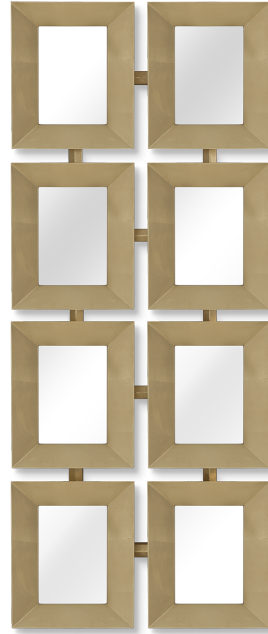

50-3070

Cardin 8 (50-3070)

With the classic recessed bevel form brought up to date with an unusual formation of 8 individual pieces pegged together, this hand carved wood mirror frame makes a dramatic visual impact.

FINISHING OPTIONS

21st Century Gold Leaf
White Lacquer
Black Lacquer
20th Century Silver Leaf
Tabac

GLASS

Cut Edge

SIZE CHART

SIZE

Size A W66 x D7 x H159 cm / W26 x D3 x H63 inches

PRICE LIST: PRICE

CODE	SIZE	GLASS Cut Edge
50-3070-A	W66 x D7 x H159 cm / W26 x D3 x H63 inches	INQUIRE

BLUEPRINTS

50-3070

PACKAGING, WEIGHTS & MEASURES

SIZE	DIMENSION	VOLUME	WEIGHT	PACKAGE TYPE	NOTES
	(cm)				
A	W182 x D30 x H95 cm	0.52 m ³	39 kg	Crate	AF
A	W182 x D22 x H85 cm	0.34 m ³	36 kg	Crate	FCL
A	W182 x D22 x H85 cm	0.34 m ³	42 kg	Crate	LCL
A	W182 x D22 x H95 cm	0.38 m ³	36.3373 kg	Crate	SA
	(inches)				
A	W72 x D12 x H37 "	18.36 ft ³	85.8 lbs	Crate	AF
A	W72 x D9 x H33 "	12 ft ³	79.2 lbs	Crate	FCL
A	W72 x D9 x H33 "	12 ft ³	92.4 lbs	Crate	LCL
A	W72 x D9 x H37 "	13.41 ft ³	79.94 lbs	Crate	SA