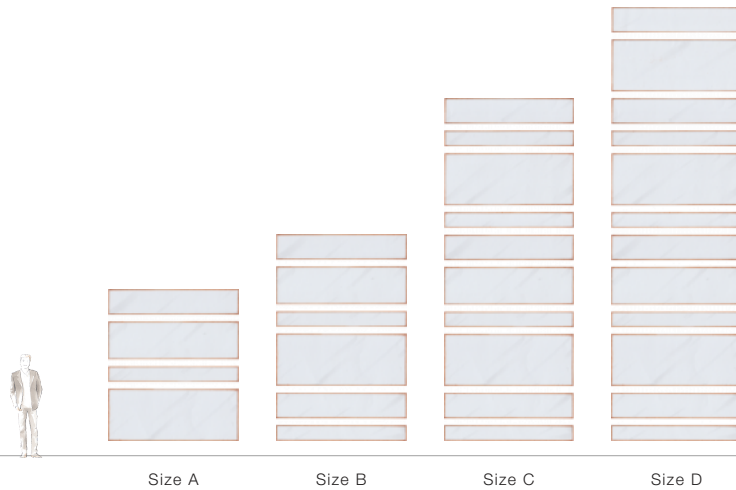

50-3058

Barcode XL Modular (50-3058)

How does one create a mirror of any height or width, with the easiest of installations...it took the design genius of Christopher to find a solution with the creation of a range of modular frames, that started with this remarkable design allowing it to be configured as high or wide as the user wishes, simply by adding more modules.

FINISHING OPTIONS

Renaissance Gold Leaf
Bronzage
Special Finish

GLASS

Polished Edge

SIZE CHART

SIZE

Size A	W240 x D4 x H279 cm / W94 x D2 x H110 inches
Size B	W240 x D4 x H380 cm / W94 x D2 x H150 inches
Size C	W240 x D4 x H632 cm / W94 x D2 x H249 inches
Size D	W240 x D4 x H800 cm / W94 x D2 x H315 inches