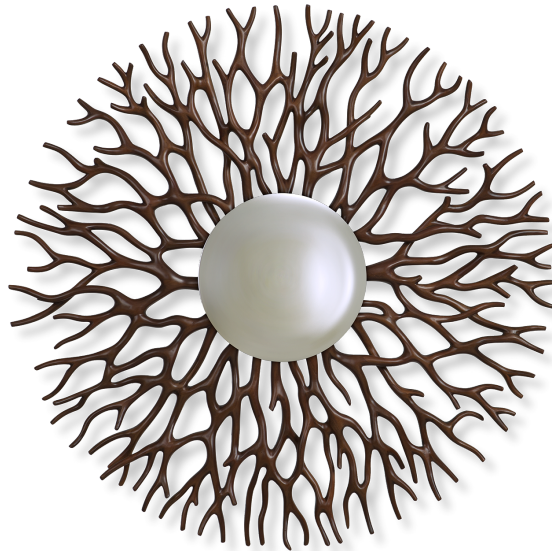

50-3050

Hiver (50-3050)

With spindly bare winter branches radiating from a central convex pane, this delightful mirror frame makes for an unusual and elegant statement piece.

FINISHING OPTIONS

Tabac
Ivoire Lacquer
Black Lacquer
Coral Lacquer
Bianchi
21st Century Gold Leaf
Special Finish

GLASS

Round Convex

SIZE CHART

SIZE

Size A W112 x D5 x H112 cm / W44 x D2 x H44 inches

PRICE LIST: PRICE

| CODE | SIZE | GLASS |
|-----------|---|--------------|
| 50-3050-A | W112 x D5 x H112 cm / W44 x D2 x H44 inches | Round Convex |