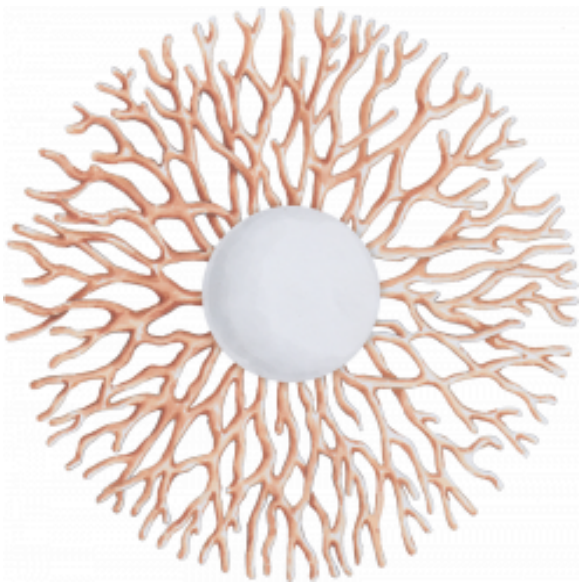

PRICE LIST: PRICE

CODE	SIZE	GLASS
50-3050-A	W112 x D5 x H112 cm / W44 x D2 x H44 inches	Round Convex

BLUEPRINTS

(A) H112 cm
(A) H44 "

(A) W112 cm
(A) W44 "

(A) D5 cm
(A) D2 "