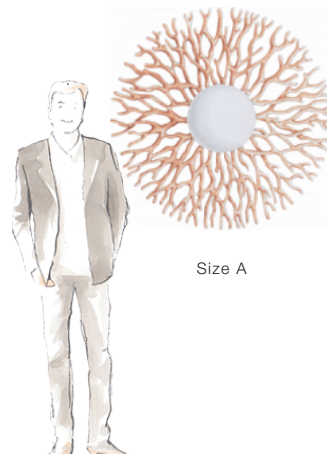

50-3050

Hiver (50-3050)

With spindly bare winter branches radiating from a central convex pane, this delightful mirror frame makes for an unusual and elegant statement piece.

FINISHING OPTIONS

Tabac
Ivoire Lacquer
Black Lacquer
Coral Lacquer
Bianchi
21st Century Gold Leaf
Special Finish

GLASS

Round Convex

SIZE CHART

SIZE

Size A W112 x D5 x H112 cm / W44 x D2 x H44 inches

PRICE LIST: PRICE

| CODE | SIZE | GLASS |
|-----------|---|--------------|
| 50-3050-A | W112 x D5 x H112 cm / W44 x D2 x H44 inches | Round Convex |

BLUEPRINTS

(A) H112 cm
(A) H44 "

(A) W112 cm
(A) W44 "

(A) D5 cm
(A) D2 "

50-3050

PACKAGING, WEIGHTS & MEASURES

| SIZE | DIMENSION | VOLUME | WEIGHT | PACKAGE TYPE | NOTES |
|------|----------------------|-----------------------|----------|--------------|-------|
| | (cm) | | | | |
| A | W132 x D30 x H140 cm | 0.55 m ³ | 24 kg | Crate | AF |
| A | W132 x D22 x H131 cm | 0.38 m ³ | 20 kg | Crate | FCL |
| A | W132 x D22 x H131 cm | 0.38 m ³ | 23 kg | Crate | LCL |
| A | W132 x D22 x H131 cm | 0.38 m ³ | 20 kg | Crate | SA |
| | (inches) | | | | |
| A | W52 x D12 x H55 " | 19.42 ft ³ | 52.8 lbs | Crate | AF |
| A | W52 x D9 x H52 " | 13.41 ft ³ | 44 lbs | Crate | FCL |
| A | W52 x D9 x H52 " | 13.41 ft ³ | 50.6 lbs | Crate | LCL |
| A | W52 x D9 x H52 " | 13.41 ft ³ | 44 lbs | Crate | SA |