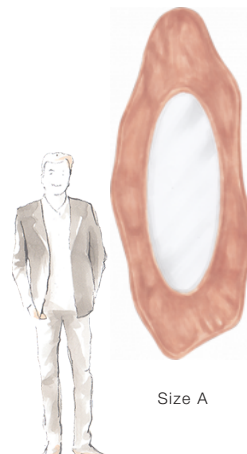

50-3036

Dali (50-3036)

Resembling the clock in Dali's famous painting, this spectacular oval mirror features an undulating frame and is destined to become a talked-about statement piece.

FINISHING OPTIONS

- 20th Century Silver Leaf
- 21st Century Gold Leaf
- Black Lacquer
- White Lacquer
- Special Finish

GLASS

- Cut Edge

SIZE CHART

SIZE

Size A W90 x D10 x H220 cm / W35 x D4 x H87 inches

PRICE LIST: PRICE

CODE	SIZE	GLASS Cut Edge
50-3036-A	W90 x D10 x H220 cm / W35 x D4 x H87 inches	INQUIRE

BLUEPRINTS

50-3036

PACKAGING, WEIGHTS & MEASURES

SIZE	DIMENSION	VOLUME	WEIGHT	PACKAGE TYPE	NOTES
	(cm)				
A	W240 x D30 x H119 cm	0.86 m ³	55 kg	Crate	AF
A	W240 x D22 x H109 cm	0.58 m ³	47 kg	Crate	FCL
A	W240 x D22 x H109 cm	0.58 m ³	52 kg	Crate	LCL
A	W240 x D22 x H109 cm	0.58 m ³	47 kg	Crate	SA
	(inches)				
A	W94 x D12 x H47 "	30.36 ft ³	121 lbs	Crate	AF
A	W94 x D9 x H43 "	20.47 ft ³	103.4 lbs	Crate	FCL
A	W94 x D9 x H43 "	20.47 ft ³	114.4 lbs	Crate	LCL
A	W94 x D9 x H43 "	20.47 ft ³	103.4 lbs	Crate	SA