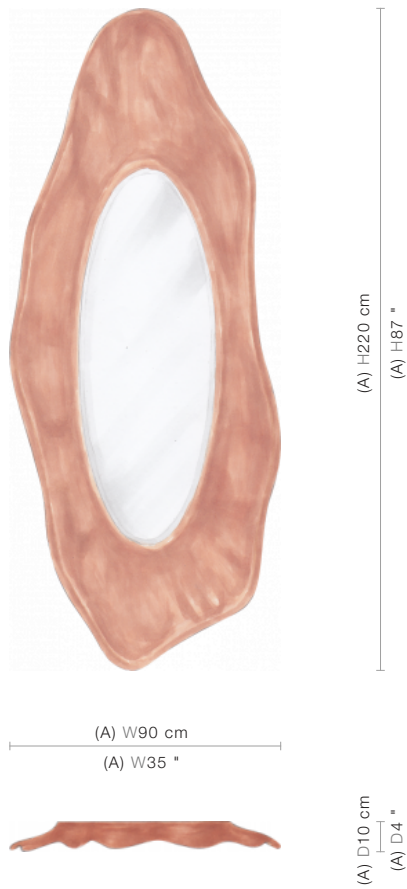

50-3036

Dali (50-3036)

Resembling the clock in Dali's famous painting, this spectacular oval mirror features an undulating frame and is destined to become a talked-about statement piece.

FINISHING OPTIONS

- 20th Century Silver Leaf
- 21st Century Gold Leaf
- Black Lacquer
- White Lacquer
- Special Finish

GLASS

- Cut Edge

SIZE CHART

SIZE

Size A W90 x D10 x H220 cm / W35 x D4 x H87 inches

PRICE LIST: PRICE

CODE	SIZE	GLASS Cut Edge
50-3036-A	W90 x D10 x H220 cm / W35 x D4 x H87 inches	INQUIRE

BLUEPRINTS

50-3036

PACKAGING, WEIGHTS & MEASURES

SIZE	DIMENSION	VOLUME	WEIGHT	PACKAGE TYPE	NOTES
	(cm)				
A	W240 x D30 x H119 cm	0.86 m ³	55 kg	Crate	AF
A	W240 x D22 x H109 cm	0.58 m ³	47 kg	Crate	FCL
A	W240 x D22 x H109 cm	0.58 m ³	52 kg	Crate	LCL
A	W240 x D22 x H109 cm	0.58 m ³	47 kg	Crate	SA
	(inches)				
A	W94 x D12 x H47 "	30.36 ft ³	121 lbs	Crate	AF
A	W94 x D9 x H43 "	20.47 ft ³	103.4 lbs	Crate	FCL
A	W94 x D9 x H43 "	20.47 ft ³	114.4 lbs	Crate	LCL
A	W94 x D9 x H43 "	20.47 ft ³	103.4 lbs	Crate	SA