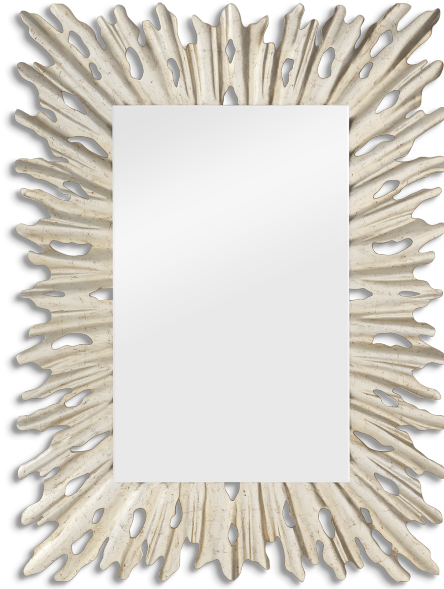

Feuillette (50-3023)

With a delightful balance of organic and geometric shapes, this rectangular mirror frame is hand-carved with organic forms resembling autumn leaves.

FINISHING OPTIONS

- Italian Silver Leaf
- Black Matte
- Cristo
- 21st Century Gold Leaf
- Special Finish

GLASS

- Micro Bevel

SIZE CHART

Size C

SIZE

Size C W110 x D7 x H146 cm / W43 x D3 x H57 inches

PRICE LIST: PRICE

CODE	SIZE	GLASS
50-3023-C	W110 x D7 x H146 cm / W43 x D3 x H57 inches	<i>Micro Bevel</i> INQUIRE