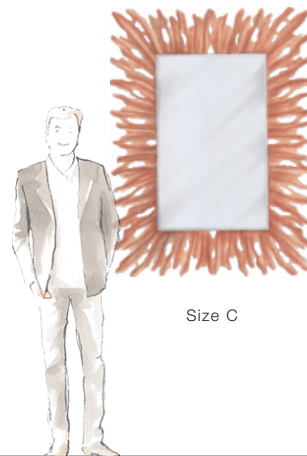

Feuillette (50-3023)

With a delightful balance of organic and geometric shapes, this rectangular mirror frame is hand-carved with organic forms resembling autumn leaves.

FINISHING OPTIONS

- Italian Silver Leaf
- Black Matte
- Cristo
- 21st Century Gold Leaf
- Special Finish

GLASS

- Micro Bevel

SIZE CHART

Size C

SIZE

Size C W110 x D7 x H146 cm / W43 x D3 x H57 inches

PRICE LIST: PRICE

CODE	SIZE	GLASS
50-3023-C	W110 x D7 x H146 cm / W43 x D3 x H57 inches	<i>Micro Bevel</i> INQUIRE

BLUEPRINTS

(C) H146 cm
(C) H57 "

(C) W110 cm
(C) W43 "

(C) D7 cm
(C) D3 "

50-3023

PACKAGING, WEIGHTS & MEASURES

SIZE	DIMENSION	VOLUME	WEIGHT	PACKAGE TYPE	NOTES
	(cm)				
C	W166 x D30 x H139 cm	0.69 m ³	42 kg	Crate	AF
C	W166 x D22 x H129 cm	0.47 m ³	36 kg	Crate	FCL
C	W166 x D22 x H129 cm	0.47 m ³	39 kg	Crate	LCL
C	W166 x D22 x H129 cm	0.47 m ³	36 kg	Crate	SA
	(inches)				
C	W65 x D12 x H55 "	24.36 ft ³	92.4 lbs	Crate	AF
C	W65 x D9 x H51 "	16.59 ft ³	79.2 lbs	Crate	FCL
C	W65 x D9 x H51 "	16.59 ft ³	85.8 lbs	Crate	LCL
C	W65 x D9 x H51 "	16.59 ft ³	79.2 lbs	Crate	SA