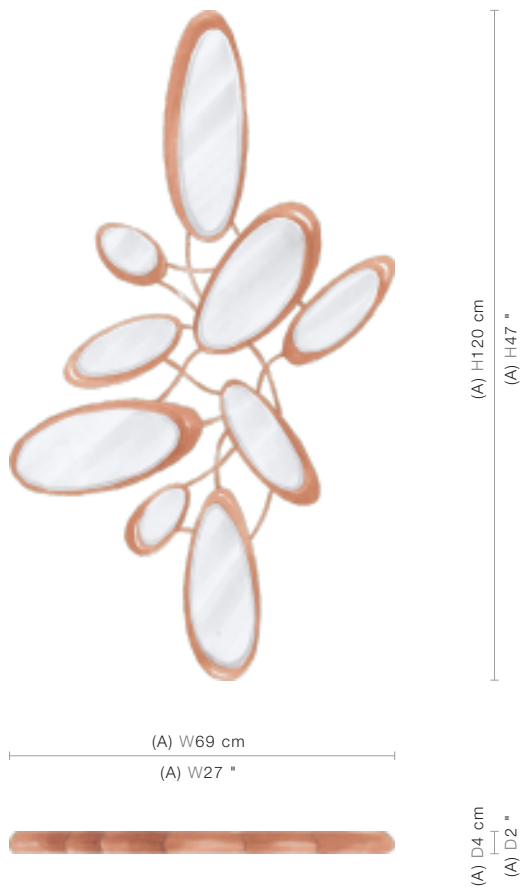

Fleur

(50-2997)

A unique addition to any style of interior, this delightful asymmetrical mirror frame features different sized hand-carved wood framed petals with metal connectors.

FINISHING OPTIONS

Italian Silver Leaf
 21st Century Gold Leaf
 Renaissance Gold Leaf
 Bronzage
 Special Finish

GLASS

Polished Edge

SIZE CHART

ADDITIONAL INFO

Frame: Coated iron

SIZE

Size A W69 x D4 x H120 cm / W27 x D2 x H47 inches

PRICE LIST: PRICE

CODE	SIZE	GLASS
50-2997-A	W69 x D4 x H120 cm / W27 x D2 x H47 inches	Polished Edge

BLUEPRINTS

50-2997

PACKAGING, WEIGHTS & MEASURES

SIZE	DIMENSION	VOLUME	WEIGHT	PACKAGE TYPE	NOTES
	(cm)				
A	W143 x D30 x H101 cm	0.43 m ³	27 kg	Crate	AF
A	W138 x D13 x H89 cm	0.16 m ³	15 kg	Box	FCL
A	W143 x D19 x H95 cm	0.26 m ³	29 kg	Crate	LCL
A	W143 x D19 x H95 cm	0.26 m ³	29 kg	Crate	SA
	(inches)				
A	W56 x D12 x H40 "	15.18 ft ³	59.4 lbs	Crate	AF
A	W54 x D5 x H35 "	5.65 ft ³	33 lbs	Box	FCL
A	W56 x D7 x H37 "	9.18 ft ³	63.8 lbs	Crate	LCL
A	W56 x D7 x H37 "	9.18 ft ³	63.8 lbs	Crate	SA