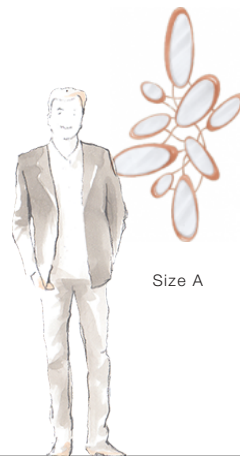

Fleur

(50-2997)

A unique addition to any style of interior, this delightful asymmetrical mirror frame features different sized hand-carved wood framed petals with metal connectors.

FINISHING OPTIONS

Italian Silver Leaf
 21st Century Gold Leaf
 Renaissance Gold Leaf
 Bronzage
 Special Finish

GLASS

Polished Edge

SIZE CHART

ADDITIONAL INFO

Frame: Coated iron

SIZE

Size A W69 x D4 x H120 cm / W27 x D2 x H47 inches

PRICE LIST: PRICE

CODE	SIZE	GLASS
50-2997-A	W69 x D4 x H120 cm / W27 x D2 x H47 inches	Polished Edge

BLUEPRINTS

50-2997

PACKAGING, WEIGHTS & MEASURES

SIZE	DIMENSION	VOLUME	WEIGHT	PACKAGE TYPE	NOTES
	(cm)				
A	W143 x D30 x H101 cm	0.43 m ³	27 kg	Crate	AF
A	W138 x D13 x H89 cm	0.16 m ³	15 kg	Box	FCL
A	W143 x D19 x H95 cm	0.26 m ³	29 kg	Crate	LCL
A	W143 x D19 x H95 cm	0.26 m ³	29 kg	Crate	SA
	(inches)				
A	W56 x D12 x H40 "	15.18 ft ³	59.4 lbs	Crate	AF
A	W54 x D5 x H35 "	5.65 ft ³	33 lbs	Box	FCL
A	W56 x D7 x H37 "	9.18 ft ³	63.8 lbs	Crate	LCL
A	W56 x D7 x H37 "	9.18 ft ³	63.8 lbs	Crate	SA