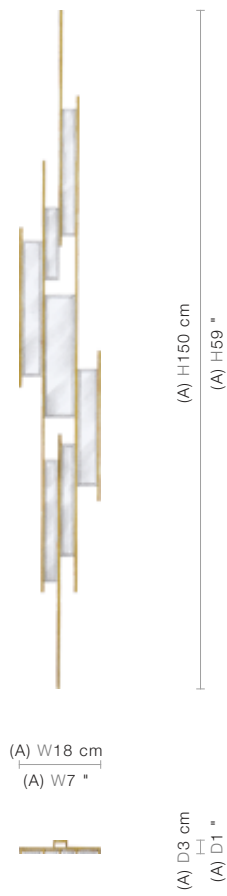

50-2994

Alyssandra

(50-2994)

An awe-inspiring duo of tapered metal wall sconces featuring linear bronzage profiles inserted with beveled mirrors.

FINISHING OPTIONS

Bronzage

GLASS

Polished Edge

SIZE CHART

ADDITIONAL INFO

Frame: Coated iron; Sold as a Pair. Dimension shown is for one piece.

SIZE

Size A

W18 x D3 x H150 cm / W7 x D1 x H59 inches

PRICE LIST: PRICE

CODE	SIZE	GLASS
50-2994-A	W18 x D3 x H150 cm / W7 x D1 x H59 inches	Polished Edge

BLUEPRINTS

50-2994

PACKAGING, WEIGHTS & MEASURES

SIZE	DIMENSION	VOLUME	WEIGHT	PACKAGE TYPE	NOTES
	(cm)				
A	W169 x D34 x H32 cm	0.18 m ³	20.6 kg	Crate	AF
A	W163 x D29 x H16 cm	0.08 m ³	7 kg	Box	FCL
A	W169 x D34 x H22 cm	0.13 m ³	18 kg	Crate	LCL
A	W169 x D34 x H32 cm	0.18 m ³	19 kg	Crate	SA
	(inches)				
A	W67 x D13 x H13 "	6.35 ft ³	45.32 lbs	Crate	AF
A	W64 x D11 x H6 "	2.82 ft ³	15.4 lbs	Box	FCL
A	W67 x D13 x H9 "	4.59 ft ³	39.6 lbs	Crate	LCL
A	W67 x D13 x H13 "	6.35 ft ³	41.8 lbs	Crate	SA

Please note, the finishing and fabric colour references printed are purely indicative.

The blueprints are for representation only, and not to a particular scale.

Christopher Guy reserves the right to modify the product information as required, without any prior notice.