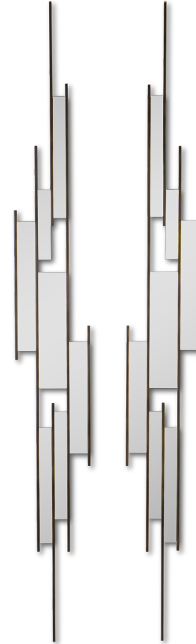

50-2994

Alyssandra

(50-2994)

An awe-inspiring duo of tapered metal wall sconces featuring linear bronzage profiles inserted with beveled mirrors.

FINISHING OPTIONS

Bronzage

GLASS

Polished Edge

SIZE CHART

ADDITIONAL INFO

Frame: Coated iron; Sold as a Pair. Dimension shown is for one piece.

SIZE

Size A

W18 x D3 x H150 cm / W7 x D1 x H59 inches

PRICE LIST: PRICE

CODE	SIZE	GLASS
50-2994-A	W18 x D3 x H150 cm / W7 x D1 x H59 inches	Polished Edge

BLUEPRINTS

50-2994

PACKAGING, WEIGHTS & MEASURES

SIZE	DIMENSION	VOLUME	WEIGHT	PACKAGE TYPE	NOTES
	(cm)				
A	W169 x D34 x H32 cm	0.18 m ³	20.6 kg	Crate	AF
A	W163 x D29 x H16 cm	0.08 m ³	7 kg	Box	FCL
A	W169 x D34 x H22 cm	0.13 m ³	18 kg	Crate	LCL
A	W169 x D34 x H32 cm	0.18 m ³	19 kg	Crate	SA
	(inches)				
A	W67 x D13 x H13 "	6.35 ft ³	45.32 lbs	Crate	AF
A	W64 x D11 x H6 "	2.82 ft ³	15.4 lbs	Box	FCL
A	W67 x D13 x H9 "	4.59 ft ³	39.6 lbs	Crate	LCL
A	W67 x D13 x H13 "	6.35 ft ³	41.8 lbs	Crate	SA

Please note, the finishing and fabric colour references printed are purely indicative.

The blueprints are for representation only, and not to a particular scale.

Christopher Guy reserves the right to modify the product information as required, without any prior notice.