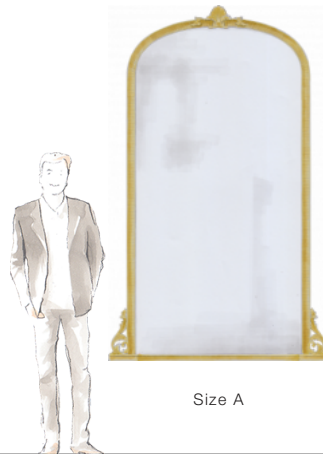

SIZE CHART

Size A

SIZE

Size A   W138 x D8 x H223 cm / W54 x D3 x H88 inches