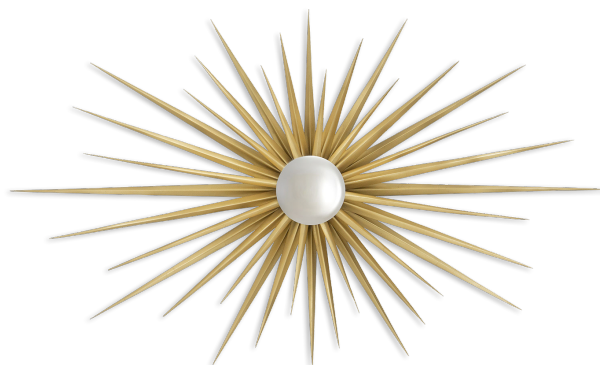

50-2955

Lueur D'espoir

(50-2955)

Elegantly dramatic and compelling, featuring a convex mirror complemented by thirty-six intricately carved sun rays.

FINISHING OPTIONS

21st Century Gold Leaf
Tabac
20th Century Silver Leaf
Special Finish

GLASS

Round Convex

SIZE CHART

Size A

ADDITIONAL INFO

Size B

SIZE

Size A W136 x D8 x H80 cm / W54 x D3 x H31 inches
Size B W220 x D13 x H129 cm / W87 x D5 x H51 inches

PRICE LIST: PRICE

CODE	SIZE	GLASS Round Convex
50-2955-A	W136 x D8 x H80 cm / W54 x D3 x H31 inches	INQUIRE
50-2955-B	W220 x D13 x H129 cm / W87 x D5 x H51 inches	INQUIRE

BLUEPRINTS

50-2955

PACKAGING, WEIGHTS & MEASURES