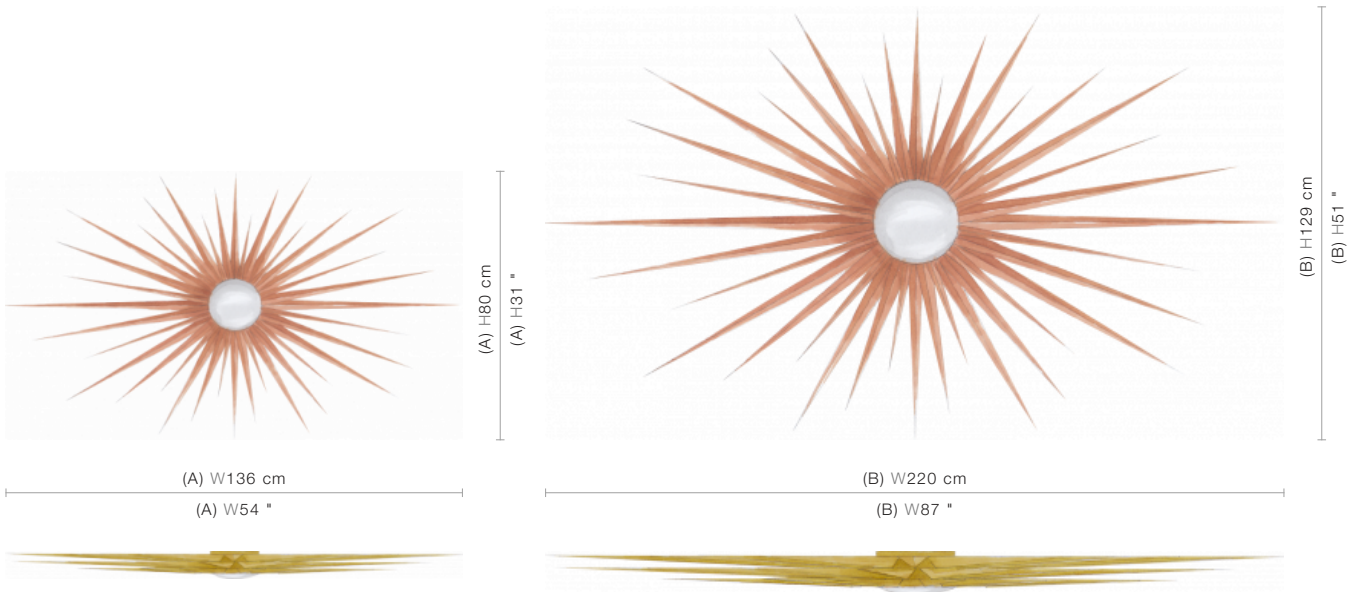

GLASS

Round Convex

SIZE CHART

Size A

ADDITIONAL INFO

Size B

SIZE

Size A W136 x D8 x H80 cm / W54 x D3 x H31 inches
Size B W220 x D13 x H129 cm / W87 x D5 x H51 inches

PRICE LIST: PRICE

CODE	SIZE	GLASS Round Convex
50-2955-A	W136 x D8 x H80 cm / W54 x D3 x H31 inches	INQUIRE
50-2955-B	W220 x D13 x H129 cm / W87 x D5 x H51 inches	INQUIRE

BLUEPRINTS

50-2955

PACKAGING, WEIGHTS & MEASURES