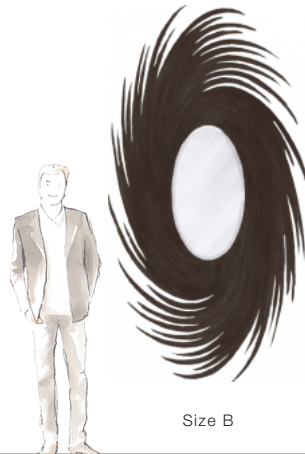

50-2944

Celeste (50-2944)

An oval twist to one of Christopher Guy's most famous designs, intricately hand-carved and fabulous in any setting.

FINISHING OPTIONS

Black Matte
20th Century Silver Leaf
21st Century Gold Leaf
Tabac
Valentino Red
Special Finish

GLASS

Standard Bevel

SIZE CHART

Size B

SIZE

Size B

W130 x H246 cm / W51 x H97 inches

PRICE LIST: PRICE

CODE	SIZE	GLASS
50-2944-B	W130 x H246 cm / W51 x H97 inches	Standard Bevel
		INQUIRE

BLUEPRINTS

50-2944

PACKAGING, WEIGHTS & MEASURES

SIZE	DIMENSION	VOLUME	WEIGHT	PACKAGE TYPE	NOTES
	(cm)				
B	W271 x D31 x H162 cm	1.36 m ³	95 kg	Crate	AF
B	W271 x D22 x H155 cm	0.92 m ³	67 kg	Crate	FCL
B	W271 x D22 x H155 cm	0.92 m ³	78 kg	Crate	LCL
B	W271 x D22 x H155 cm	0.92 m ³	57 kg	Crate	SA
	(inches)				
B	W107 x D12 x H64 "	48.01 ft ³	209 lbs	Crate	AF
B	W107 x D9 x H61 "	32.48 ft ³	147.4 lbs	Crate	FCL
B	W107 x D9 x H61 "	32.48 ft ³	171.6 lbs	Crate	LCL
B	W107 x D9 x H61 "	32.48 ft ³	125.4 lbs	Crate	SA