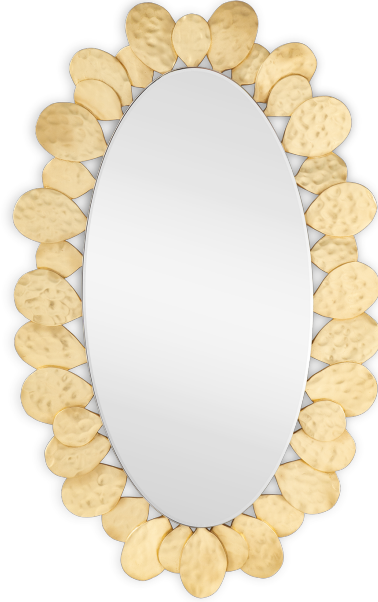

50-2928

Petal (50-2928)

A beautiful oval mirror frame embellished with fluttery petals each carved from solid hardwood.

FINISHING OPTIONS

21st Century Gold Leaf
20th Century Silver Leaf
Bronzage

GLASS

Micro Bevel

SIZE CHART

SIZE

Size A	W66 x H105 cm / W26 x H41 inches
Size B	W82 x H131 cm / W32 x H52 inches

PRICE LIST: PRICE

CODE	SIZE	GLASS <i>Micro Bevel</i>
50-2928-A	W66 x H105 cm / W26 x H41 inches	INQUIRE
50-2928-B	W82 x H131 cm / W32 x H52 inches	INQUIRE