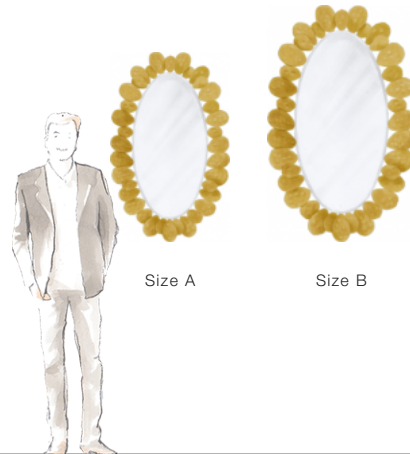

50-2928

Petal (50-2928)

A beautiful oval mirror frame embellished with fluttery petals each carved from solid hardwood.

FINISHING OPTIONS

21st Century Gold Leaf
20th Century Silver Leaf
Bronzage

GLASS

Micro Bevel

SIZE CHART

SIZE

Size A	W66 x H105 cm / W26 x H41 inches
Size B	W82 x H131 cm / W32 x H52 inches

PRICE LIST: PRICE

CODE	SIZE	GLASS <i>Micro Bevel</i>
50-2928-A	W66 x H105 cm / W26 x H41 inches	INQUIRE
50-2928-B	W82 x H131 cm / W32 x H52 inches	INQUIRE

BLUEPRINTS

50-2928

PACKAGING, WEIGHTS & MEASURES

SIZE	DIMENSION	VOLUME	WEIGHT	PACKAGE TYPE	NOTES
	(cm)				
A	W129 x D30 x H100 cm	0.39 m ³	15 kg	Crate	AF
A	W124 x D13 x H85 cm	0.14 m ³	12 kg	Box	FCL
A	W129 x D19 x H90 cm	0.22 m ³	24 kg	Crate	LCL
A	W129 x D19 x H90 cm	0.22 m ³	12 kg	Crate	SA
B	W154 x D30 x H111 cm	0.51 m ³	27 kg	Crate	AF
B	W148 x D13 x H96 cm	0.18 m ³	20 kg	Box	FCL
B	W154 x D19 x H101 cm	0.3 m ³	24 kg	Crate	LCL
B	W154 x D19 x H101 cm	0.3 m ³	24 kg	Crate	SA
	(inches)				
A	W51 x D12 x H39 "	13.77 ft ³	33 lbs	Crate	AF
A	W49 x D5 x H33 "	4.94 ft ³	26.4 lbs	Box	FCL
A	W51 x D7 x H35 "	7.77 ft ³	52.8 lbs	Crate	LCL
A	W51 x D7 x H35 "	7.77 ft ³	26.4 lbs	Crate	SA
B	W61 x D12 x H44 "	18 ft ³	59.4 lbs	Crate	AF
B	W58 x D5 x H38 "	6.35 ft ³	44 lbs	Box	FCL
B	W61 x D7 x H40 "	10.59 ft ³	52.8 lbs	Crate	LCL
B	W61 x D7 x H40 "	10.59 ft ³	52.8 lbs	Crate	SA