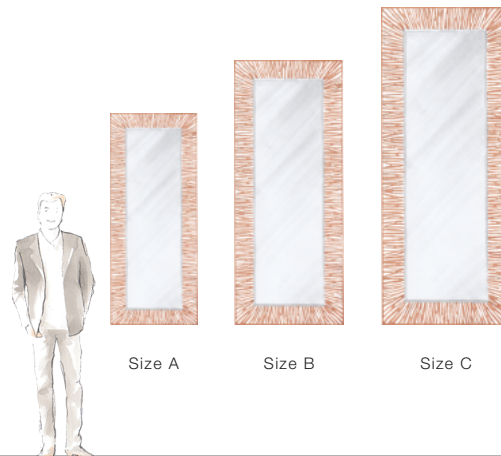

50-2910

Shards

(50-2910)

Extraordinarily carved "shards" long mirror frame crafted from solid hardwood - a stunning piece for contemporary interiors.

FINISHING OPTIONS

- Black Matte
- Italian Silver Leaf
- Renaissance Gold Leaf
- Tabac
- Special Finish

GLASS

- Micro Bevel

SIZE CHART

SIZE

Size A	W62 x H152 cm / W24 x H60 inches
Size B	W78 x H190 cm / W31 x H75 inches
Size C	W93 x H228 cm / W37 x H90 inches

PRICE LIST: PRICE

CODE	SIZE	GLASS <i>Micro Bevel</i>
50-2910-A	W62 x H152 cm / W24 x H60 inches	INQUIRE
50-2910-B	W78 x H190 cm / W31 x H75 inches	INQUIRE
50-2910-C	W93 x H228 cm / W37 x H90 inches	INQUIRE

BLUEPRINTS

50-2910

PACKAGING, WEIGHTS & MEASURES

SIZE	DIMENSION	VOLUME	WEIGHT	PACKAGE TYPE	NOTES
	(cm)				
A	W171 x D30 x H90 cm	0.46 m ³	31 kg	Crate	AF
A	W172 x D22 x H81 cm	0.31 m ³	25 kg	Crate	FCL
A	W171 x D22 x H80 cm	0.3 m ³	27 kg	Crate	LCL
A	W172 x D22 x H81 cm	0.31 m ³	25 kg	Crate	SA
B	W211 x D30 x H110 cm	0.7 m ³	44 kg	Crate	AF
B	W211 x D22 x H100 cm	0.46 m ³	40 kg	Crate	FCL
B	W211 x D22 x H100 cm	0.46 m ³	41 kg	Crate	LCL
B	W211 x D22 x H100 cm	0.46 m ³	40 kg	Crate	SA
C	W246 x D30 x H125 cm	0.92 m ³	66 kg	Crate	AF
C	W246 x D22 x H115 cm	0.62 m ³	55 kg	Crate	FCL
C	W246 x D22 x H115 cm	0.62 m ³	63 kg	Crate	LCL
C	W246 x D22 x H115 cm	0.62 m ³	55 kg	Crate	SA
	(inches)				
A	W67 x D12 x H35 "	16.24 ft ³	68.2 lbs	Crate	AF
A	W68 x D9 x H32 "	10.94 ft ³	55 lbs	Crate	FCL
A	W67 x D9 x H31 "	10.59 ft ³	59.4 lbs	Crate	LCL
A	W68 x D9 x H32 "	10.94 ft ³	55 lbs	Crate	SA
B	W83 x D12 x H43 "	24.71 ft ³	96.8 lbs	Crate	AF
B	W83 x D9 x H39 "	16.24 ft ³	88 lbs	Crate	FCL
B	W83 x D9 x H39 "	16.24 ft ³	90.2 lbs	Crate	LCL
B	W83 x D9 x H39 "	16.24 ft ³	88 lbs	Crate	SA
C	W97 x D12 x H49 "	32.48 ft ³	145.2 lbs	Crate	AF
C	W97 x D9 x H45 "	21.89 ft ³	121 lbs	Crate	FCL
C	W97 x D9 x H45 "	21.89 ft ³	138.6 lbs	Crate	LCL
C	W97 x D9 x H45 "	21.89 ft ³	121 lbs	Crate	SA