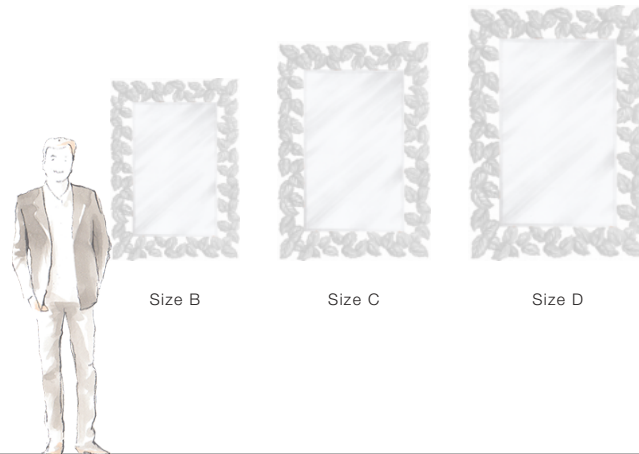

Autumn leaves

(50-2875)

A cascade of meticulously hand carved autumn leaves, delicately framing a rectangular pane. This fabulous mirror frame is available with vertical and horizontal hanging options.

FINISHING OPTIONS

Italian Silver Leaf
 Tabac
 Cristo
 Special Finish

GLASS

Micro Bevel

SIZE CHART

SIZE

Size B	W77 x H109 cm / W30 x H43 inches
Size C	W92 x H131 cm / W36 x H52 inches
Size D	W107 x H153 cm / W42 x H60 inches

HANGING POSITION

Horizontal
 Vertical

PRICE LIST: PRICE

CODE	SIZE	GLASS Micro Bevel
50-2875-B	W77 x H109 cm / W30 x H43 inches	INQUIRE
50-2875-C	W92 x H131 cm / W36 x H52 inches	INQUIRE
50-2875-D	W107 x H153 cm / W42 x H60 inches	INQUIRE

BLUEPRINTS

PACKAGING, WEIGHTS & MEASURES

SIZE	DIMENSION	VOLUME	WEIGHT	PACKAGE TYPE	NOTES
	(cm)				
B	W133 x D30 x H110 cm	0.44 m ³	27 kg	Crate	AF
B	W128 x D13 x H96 cm	0.16 m ³	15 kg	Box	FCL
B	W133 x D19 x H100 cm	0.25 m ³	25 kg	Crate	LCL
B	W133 x D19 x H101 cm	0.26 m ³	27 kg	Crate	SA
C	W146 x D30 x H117 cm	0.51 m ³	33 kg	Crate	AF
C	W151 x D17 x H111 cm	0.28 m ³	28 kg	Crate	FCL
C	W151 x D17 x H111 cm	0.28 m ³	29 kg	Crate	LCL
C	W151 x D17 x H111 cm	0.28 m ³	28 kg	Crate	SA
D	W173 x D30 x H135 cm	0.7 m ³	45 kg	Crate	AF
D	W173 x D17 x H126 cm	0.37 m ³	39 kg	Crate	FCL
D	W173 x D17 x H126 cm	0.37 m ³	42 kg	Crate	LCL
D	W173 x D17 x H126 cm	0.37 m ³	39 kg	Crate	SA
	(inches)				
B	W52 x D12 x H43 "	15.53 ft ³	59.4 lbs	Crate	AF
B	W50 x D5 x H38 "	5.65 ft ³	33 lbs	Box	FCL
B	W52 x D7 x H39 "	8.83 ft ³	55 lbs	Crate	LCL
B	W52 x D7 x H40 "	9.18 ft ³	59.4 lbs	Crate	SA
C	W57 x D12 x H46 "	18 ft ³	72.6 lbs	Crate	AF
C	W59 x D7 x H44 "	9.88 ft ³	61.6 lbs	Crate	FCL
C	W59 x D7 x H44 "	9.88 ft ³	63.8 lbs	Crate	LCL
C	W59 x D7 x H44 "	9.88 ft ³	61.6 lbs	Crate	SA
D	W68 x D12 x H53 "	24.71 ft ³	99 lbs	Crate	AF
D	W68 x D7 x H50 "	13.06 ft ³	85.8 lbs	Crate	FCL
D	W68 x D7 x H50 "	13.06 ft ³	92.4 lbs	Crate	LCL
D	W68 x D7 x H50 "	13.06 ft ³	85.8 lbs	Crate	SA