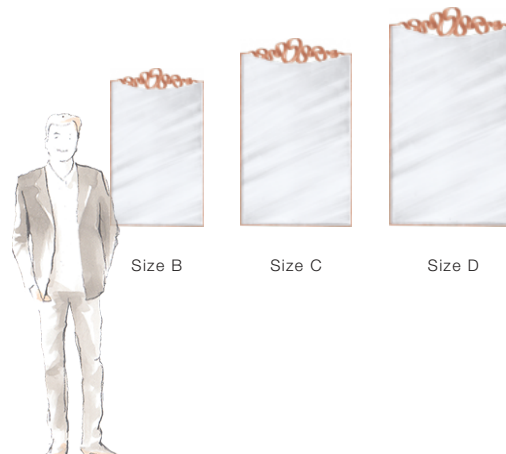

50-2856

Ribbon knot (50-2856)

The beauty of this mirror is in the simplicity of the unframed rectangular pane complemented by the intricacy of the exquisitely crafted ribbon knot detail. An understated masterpiece.

FINISHING OPTIONS

Renaissance Gold Leaf
Bronzage
Tabac
Italian Silver Leaf
French White
Special Finish

GLASS

Micro Bevel

SIZE CHART

SIZE

Size B	W51 x H87 cm / W20 x H34 inches
Size C	W61 x H104 cm / W24 x H41 inches
Size D	W71 x H121 cm / W28 x H48 inches

PRICE LIST: PRICE

CODE	SIZE	GLASS Micro Bevel
50-2856-B	W51 x H87 cm / W20 x H34 inches	INQUIRE
50-2856-C	W61 x H104 cm / W24 x H41 inches	INQUIRE
50-2856-D	W71 x H121 cm / W28 x H48 inches	INQUIRE

BLUEPRINTS

PACKAGING, WEIGHTS & MEASURES

SIZE	DIMENSION	VOLUME	WEIGHT	PACKAGE TYPE	NOTES
	(cm)				
B	W109 x D30 x H81 cm	0.26 m ³	25 kg	Crate	AF
B	W102 x D13 x H65 cm	0.09 m ³	12 kg	Box	FCL
B	W109 x D19 x H71 cm	0.15 m ³	21 kg	Crate	LCL
B	W109 x D19 x H71 cm	0.15 m ³	19 kg	Crate	SA
C	W124 x D30 x H91 cm	0.34 m ³	33 kg	Crate	AF
C	W124 x D17 x H80 cm	0.17 m ³	23 kg	Crate	FCL
C	W124 x D19 x H81 cm	0.19 m ³	28 kg	Crate	LCL
C	W124 x D19 x H81 cm	0.19 m ³	25 kg	Crate	SA
D	W141 x D30 x H99 cm	0.42 m ³	45 kg	Crate	AF
D	W141 x D17 x H90 cm	0.22 m ³	34 kg	Crate	FCL
D	W141 x D17 x H90 cm	0.22 m ³	40 kg	Crate	LCL
D	W141 x D17 x H90 cm	0.22 m ³	37 kg	Crate	SA
	(inches)				
B	W43 x D12 x H32 "	9.18 ft ³	55 lbs	Crate	AF
B	W40 x D5 x H26 "	3.18 ft ³	26.4 lbs	Box	FCL
B	W43 x D7 x H28 "	5.3 ft ³	46.2 lbs	Crate	LCL
B	W43 x D7 x H28 "	5.3 ft ³	41.8 lbs	Crate	SA
C	W49 x D12 x H36 "	12 ft ³	72.6 lbs	Crate	AF
C	W49 x D7 x H31 "	6 ft ³	50.6 lbs	Crate	FCL
C	W49 x D7 x H32 "	6.71 ft ³	61.6 lbs	Crate	LCL
C	W49 x D7 x H32 "	6.71 ft ³	55 lbs	Crate	SA
D	W56 x D12 x H39 "	14.83 ft ³	99 lbs	Crate	AF
D	W56 x D7 x H35 "	7.77 ft ³	74.8 lbs	Crate	FCL
D	W56 x D7 x H35 "	7.77 ft ³	88 lbs	Crate	LCL
D	W56 x D7 x H35 "	7.77 ft ³	81.4 lbs	Crate	SA