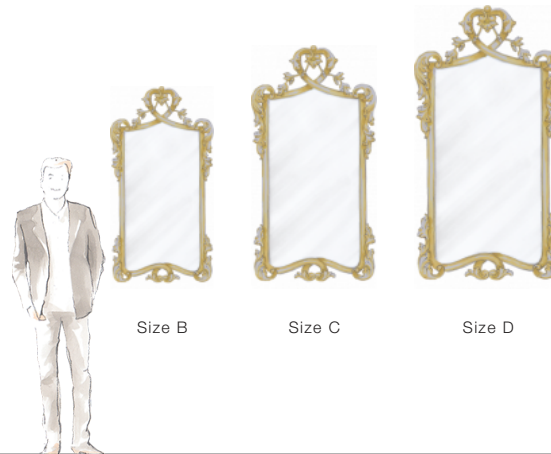

Madame

(50-2817)

Wonderfully romantic oversized mirror with a heart shaped frame crown paying homage to love and embellished with delicate carved foliage garlands.

FINISHING OPTIONS

Renaissance Gold Leaf/Black Matte
Italian Silver Leaf/Black Matte
Special Finish

GLASS

Cut Edge

SIZE CHART

SIZE

Size B	W66 x H129 cm / W26 x H51 inches
Size C	W80 x H155 cm / W31 x H61 inches
Size D	W94 x H181 cm / W37 x H71 inches

PRICE LIST: PRICE

CODE	SIZE	GLASS Cut Edge
50-2817-B	W66 x H129 cm / W26 x H51 inches	INQUIRE
50-2817-C	W80 x H155 cm / W31 x H61 inches	INQUIRE
50-2817-D	W94 x H181 cm / W37 x H71 inches	INQUIRE

BLUEPRINTS

50-2817

PACKAGING, WEIGHTS & MEASURES

SIZE	DIMENSION	VOLUME	WEIGHT	PACKAGE TYPE	NOTES
	(cm)				
B	W149 x D30 x H95 cm	0.42 m ³	27.6 kg	Crate	AF
B	W149 x D22 x H85 cm	0.28 m ³	17 kg	Crate	FCL
B	W149 x D22 x H85 cm	0.28 m ³	27 kg	Crate	LCL
B	W149 x D22 x H85 cm	0.28 m ³	17 kg	Crate	SA
C	W175 x D30 x H109 cm	0.57 m ³	38 kg	Crate	AF
C	W175 x D22 x H99 cm	0.38 m ³	30 kg	Crate	FCL
C	W175 x D22 x H99 cm	0.38 m ³	33 kg	Crate	LCL
C	W175 x D22 x H99 cm	0.38 m ³	30 kg	Crate	SA
D	W200 x D30 x H122 cm	0.73 m ³	48 kg	Crate	AF
D	W200 x D22 x H113 cm	0.5 m ³	34 kg	Crate	FCL
D	W200 x D22 x H113 cm	0.5 m ³	40 kg	Crate	LCL
D	W200 x D22 x H113 cm	0.5 m ³	34 kg	Crate	SA
	(inches)				
B	W59 x D12 x H37 "	14.83 ft ³	60.72 lbs	Crate	AF
B	W59 x D9 x H33 "	9.88 ft ³	37.4 lbs	Crate	FCL
B	W59 x D9 x H33 "	9.88 ft ³	59.4 lbs	Crate	LCL
B	W59 x D9 x H33 "	9.88 ft ³	37.4 lbs	Crate	SA
C	W69 x D12 x H43 "	20.12 ft ³	83.6 lbs	Crate	AF
C	W69 x D9 x H39 "	13.41 ft ³	66 lbs	Crate	FCL
C	W69 x D9 x H39 "	13.41 ft ³	72.6 lbs	Crate	LCL
C	W69 x D9 x H39 "	13.41 ft ³	66 lbs	Crate	SA
D	W79 x D12 x H48 "	25.77 ft ³	105.6 lbs	Crate	AF
D	W79 x D9 x H44 "	17.65 ft ³	74.8 lbs	Crate	FCL
D	W79 x D9 x H44 "	17.65 ft ³	88 lbs	Crate	LCL
D	W79 x D9 x H44 "	17.65 ft ³	74.8 lbs	Crate	SA